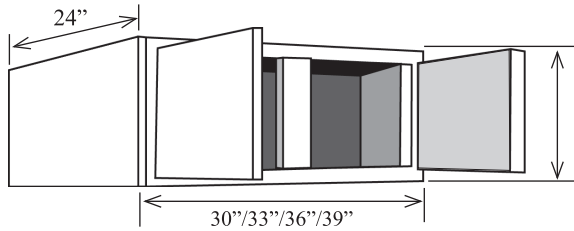

24" Deep Refrigerator Wall Cabinets

- No interior shelves
- Center stile

Item No.	Width	Height	Depth	Doors	Opening W	Opening H	Center Stile W
W301824	30"	18"	24"	2	12"	15"	3"
W331824	33"	18"	24"	2	13 1/2"	15"	3"
W361824	36"	18"	24"	2	15"	15"	3"
W391824	39"	18"	24"	2	16 1/2"	15"	3"

PRICE VARIABLES

Cabinet

- All Wood Box . . . . . No Change
- Full Overlay . . . . . No Change
- Same Species Interior. . . . . Add 30%
- Finished Side Wall Cabinet $80
- Finished Side Base Cabinet $128
- Finished Side Tall Cabinet $360
- Add Pull Out Tray $192

Wood

- Maple Wood . . . . . No Change
- Oak Wood . . . . . No Change
- Cherry Wood . . . . . +12%

Finish

- Stain . . . . . No Change
- Stain with Glaze . . . . . Add 15%
- Paint . . . . . Add 10%
- Paint with Glaze . . . . . Add 20%
- Paint with Rubbed Edges . . . . . Add 20%
- Unfinished . . . . . -15%

Doors

- Glass Prep/ Same Species Interior . . . . . Add 35%
- Glass Prep Mullion . . . . . $164 per door
- Arch Door . . . . . $26 per door
- Cathedral Door . . . . . $26 per door
- Soft Close Door . . . . . $20 per door

CABINET PRICES

Item No.	Level 1	Level 2	Level 3	Level 4	Level 5
WBD2718	634	660	697	796	888
WBD3018	650	677	713	818	911
WBD3318	671	697	735	840	940
WBD3618	708	735	771	883	985
WBD3918	718	745	788	900	1003
WBD4218	729	756	798	911	1014
W301824	850	882	930	1066	1187
W331824	888	924	972	1116	1244
W361824	941	977	1030	1176	1314
W391824	991	1027	1080	1226	1364