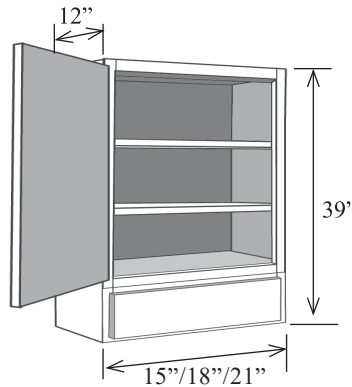

39" High Wall Cabinets with Drawer

Note: Drawer opening is 5 1/4", drawer front depends on overlay and door style.

- Two adjustable shelves
- One drawer
- Specify hinge left or hinge right for one door cabinet
- Only available with full extension drawer glides

Item No.	Width	Height	Depth	Shelves	Doors	Drawers	Opening W	Opening H
WD1539L	15"	39"	12"	2	1	1	12"	29 1/4"
WD1839L	18"	39"	12"	2	1	1	15"	29 1/4"
WD2139L	21"	39"	12"	2	1	1	18"	29 1/4"
WD1539R	15"	39"	12"	2	1	1	12"	29 1/4"
WD1839R	18"	39"	12"	2	1	1	15"	29 1/4"
WD2139R	21"	39"	12"	2	1	1	18"	29 1/4"
WD2439	24"	39"	12"	2	2	1	21"	29 1/4"
WD2439L	24"	39"	12"	2	1	1	21"	29 1/4"
WD2439R	24"	39"	12"	2	1	1	21"	29 1/4"