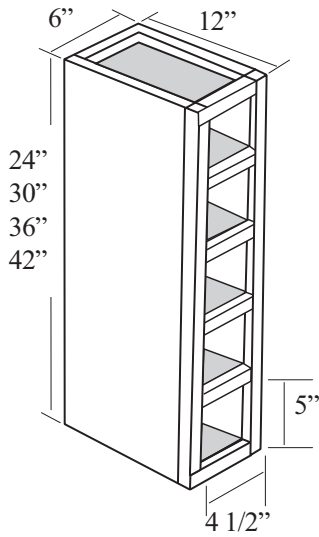

- No Modifications
- Frameless

Item No.	Width	Height	Depth	Bottles
WWC0624	6"	24"	12"	4
WWC0630	6"	30"	12"	5
WWC0636	6"	36"	12"	6
WWC0642	6"	42"	12"	7
WWC1224	12"	24"	12"	8
WWC1230	12"	30"	12"	10
WWC1236	12"	36"	12"	12
WWC1242	12"	42"	12"	14

CABINET PRICES					
Item No.	Level 1	Level 2	Level 3	Level 4	Level 5
WWC0624	558	558	558	558	558
WWC0630	564	564	564	564	564
WWC0636	630	630	630	630	630
WWC0642					
WWC1224	1060	1060	1060	1060	1060
WWC1230	1127	1127	1127	1127	1127
WWC1236	1193	1193	1193	1193	1193
WWC1242	1265	1265	1265	1265	1265

PRICE VARIABLES

Cabinet

All Wood Box	No Change
Full Overlay	No Change
Same Species Interior	Add 30%
Finished Side Wall Cabinet	$80
Finished Side Base Cabinet	$128
Finished Side Tall Cabinet	$360
Add Pull Out Tray	$192

Wood

Maple Wood	No Change
Oak Wood	No Change
Cherry Wood	+12%

Finish

Stain	No Change
Stain with Glaze	Add 15%
Paint	Add 10%
Paint with Glaze	Add 20%
Paint with Rubbed Edges	Add 20%
Unfinished	-15%