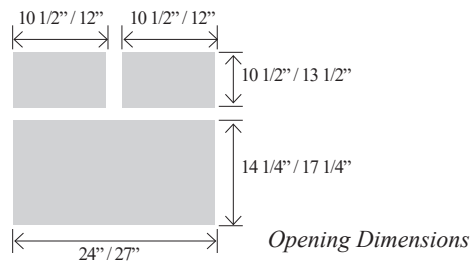

Item No.	Width	Height	Depth	Shelves	Doors	Opening W	Opening H	Opening D
WM2730	27"	30"	12"	2	2	24"	14 1/4"	16 3/4"
WM3030	30"	30"	12"	2	2	24"	14 1/4"	16 3/4"
WM2736	27"	36"	12"	2	2	27"	17 1/4"	16 3/4"
WM3036	30"	36"	12"	2	2	27"	17 1/4"	16 3/4"

See the prices and pricing variables on the opposite page.