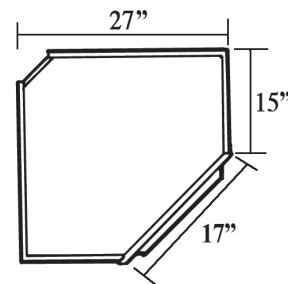

42" High Corner Cabinet

- Two adjustable shelves
- One door
- Can be modified in height only
- Depth is measured along the wall
- Specify hinge left or hinge right

Item No.	Width	Height	Depth	Shelves	Doors	Opening W	Opening H
WCR2442L	12"/17"/12"	42"	24"	3	1	14"	39"
WCR2742L	15"/17"/15"	42"	27"	3	1	14"	39"
WCR2442R	12"/17"/12"	42"	24"	3	1	14"	39"
WCR2742R	15"/17"/15"	42"	27"	3	1	14"	39"

See the prices and pricing variables on the opposite page.