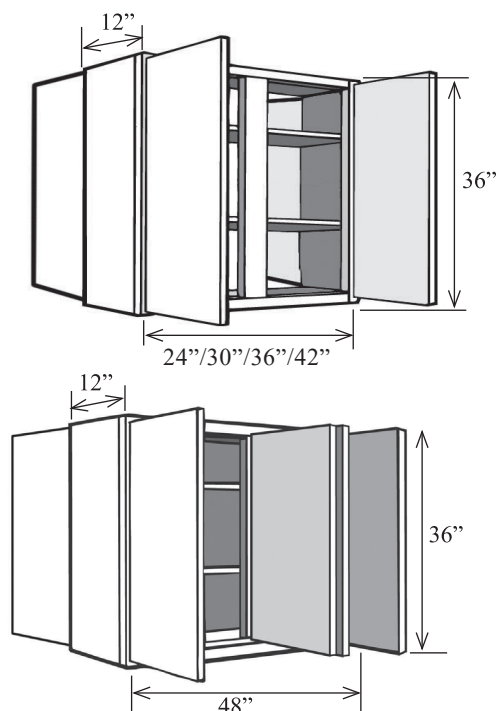

36" High Island Wall Cabinets

- Two adjustable shelves
- Center stile
- Four doors
- No center stile on 24" wide

Item No.	Width	Height	Depth	Shelves	Doors	Opening W	Opening H	Center Stile W
WI2436	24"	36"	12"	2	4	21"	33"	-
WI3036	30"	36"	12"	2	4	12"	33"	3"
WI3636	36"	36"	12"	2	4	15"	33"	3"
WI4236	42"	36"	12"	2	4	18"	33"	3"
WI4836-8	48"	36"	12"	2	8	21"	33"	3"
WI4836-4	48"	36"	12"	2	4	21"	33"	3"

CABINET PRICES					
Item No.	Level 1	Level 2	Level 3	Level 4	Level 5
WI2436	1800	1872	1967	2298	2611
WI3036	1895	1967	2067	2413	2742
WI3636	1974	2052	2160	2520	2865
WI4236	2060	2139	2247	2627	2987
WI4836-4	2268	2363	2484	2904	3298
WI4836-8	2382	2481	2690	3050	3463

PRICE VARIABLES

Cabinet

- All Wood Box . . . . . No Change
- Full Overlay . . . . . No Change
- Same Species Interior . . . . . Add 30%
- Finished Side Wall Cabinet $80
- Finished Side Base Cabinet $128
- Finished Side Tall Cabinet $360
- Add Pull Out Tray $192

Wood

- Maple Wood . . . . . No Change
- Oak Wood . . . . . No Change
- Cherry Wood . . . . . +12%

Finish

- Stain . . . . . No Change
- Stain with Glaze . . . . . Add 15%
- Paint . . . . . Add 10%
- Paint with Glaze . . . . . Add 20%
- Paint with Rubbed Edges . . . . . Add 20%
- Unfinished . . . . . -15%

Doors

- Glass Prep/ Same Species Interior . . . . . Add 35%
- Glass Prep Mullion . . . . . $164 per door
- Arch Door . . . . . $26 per door
- Cathedral Door . . . . . $26 per door
- Soft Close Door . . . . . $20 per door