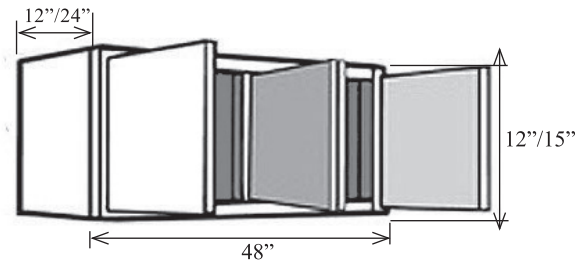

- No interior shelves
- Center divider

CABINET PRICES

Item No.	Level 1	Level 2	Level 3	Level 4	Level 5
W301224	729	756	798	911	1014
W331224	766	798	840	961	1072
W361224	814	845	888	1017	1135
W391224	840	871	920	1049	1170
W421224	639	666	703	800	893
W4812-2	634	656	692	790	882
W4812-4	666	689	726	829	926
W481224-2	692	718	756	867	968
W481224-4	726	755	793	911	1016
W301524	761	792	835	956	1066
W331524	809	840	882	1011	1129
W361524	850	882	930	1066	1187
W391524	882	914	961	1099	1228
W421524	718	745	788	900	1003
W4815-2	656	682	718	823	917
W4815-4	688	716	754	876	966
W481524-2	766	798	840	961	1072
W481524-4	804	837	882	1010	1124

PRICE VARIABLES

Cabinet

- All Wood Box . . . . . No Change
- Full Overlay . . . . . No Change
- Same Species Interior . . . . . Add 30%
- Finished Side Wall Cabinet $80
- Finished Side Base Cabinet $128
- Finished Side Tall Cabinet $360
- Add Pull Out Tray $192

Wood

- Maple Wood . . . . . No Change
- Oak Wood . . . . . No Change
- Cherry Wood . . . . . +12%

Finish

- Stain . . . . . No Change
- Stain with Glaze . . . . . Add 15%
- Paint . . . . . Add 10%
- Paint with Glaze . . . . . Add 20%
- Paint with Rubbed Edges . . . . . Add 20%
- Unfinished . . . . . -15%

Doors

- Glass Prep/ Same Species Interior . . . . . Add 35%
- Glass Prep Mullion . . . . . $164 per door
- Arch Door . . . . . $26 per door
- Cathedral Door . . . . . $26 per door
- Soft Close Door . . . . . $20 per door