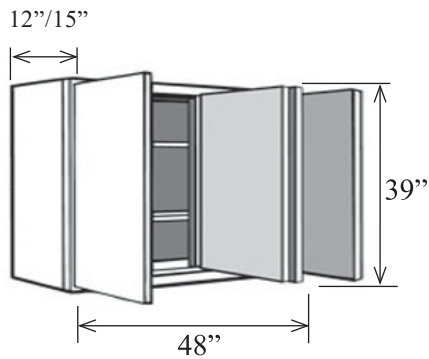

- Two adjustable shelves
- Center stile

Item No.	Width	Height	Depth	Shelves	Doors	Opening W	Opening H	Center Stile W
W4839-4	48"	39"	12"	2	4	21"	36"	3"
W4839-2	48"	39"	12"	2	2	21"	36"	3"
W483915-4	48"	39"	15"	2	4	21"	36"	3"
W483915-2	48"	39"	15"	2	2	21"	36"	3"

See the Pricing Variables on the opposite page.