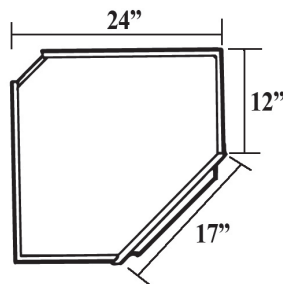

42" High Corner Cabinet

- Two adjustable shelves
- One door
- Can be modified in height only
- Depth is measured along the wall
- Specify hinge left or hinge right

Item No.	Width	Height	Depth	Shelves	Doors	Opening W	Opening H
WCR2442L	12"/17"/12"	42"	24"	3	1	14"	39"
WCR2742L	15"/17"/15"	42"	27"	3	1	14"	39"
WCR2442R	12"/17"/12"	42"	24"	3	1	14"	39"
WCR2742R	15"/17"/15"	42"	27"	3	1	14"	39"

See the prices and pricing variables on the opposite page.