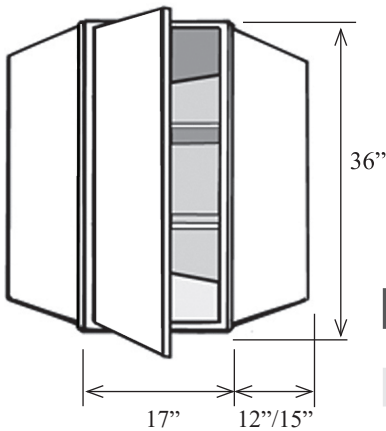

36" High Corner Cabinet

- Two adjustable shelves
- One door
- Can be modified in height only
- Depth is measured along the wall
- Specify hinge left or hinge right

Item No.	Width	Height	Depth	Shelves	Doors	Opening W	Opening H
WCR2436L	12"/17"/12"	36"	24"	2	1	14"	33"
WCR2736L	15"/17"/15"	36"	27"	2	1	14"	33"
WCR2436R	12"/17"/12"	36"	24"	2	1	14"	33"
WCR2736R	15"/17"/15"	36"	27"	2	1	14"	33"

See the Pricing Variables on the opposite page.

CABINET PRICES					
Item No.	Level 1	Level 2	Level 3	Level 4	Level 5
WCR2436L	1104	1146	1205	1380	1538
WCR2436R	1104	1146	1205	1380	1538
WCR2736L	1267	1320	1389	1590	1775
WCR2736R	1267	1320	1389	1590	1775
WLS2436L	1569	1632	1716	1965	2195
WLS2436R	1569	1632	1716	1965	2195
WLS2736L	1806	1880	1976	2263	2524
WLS2736R	1806	1880	1976	2263	2524