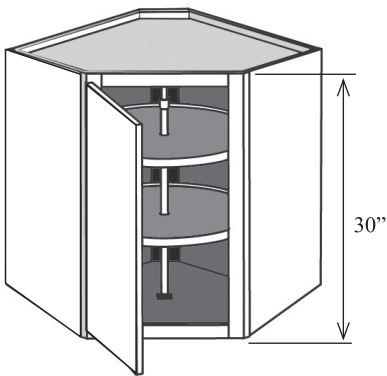

50

30" Wall Corner Cabinet

- Two adjustable shelves
- Can be modified in height only
- Depth is the measurement along the wall
- Specify hinge left or hinge right

Item No.	Width	Height	Depth	Shelves	Doors	Opening W	Opening H
WCR2430L	12"/17"/12"	30"	24"	2	1	14"	27"
WCR2430R	12"/17"/12"	30"	24"	2	1	14"	27"
WCR2730R	15"/17"/15"	30"	27"	2	1	14"	27"
WCR2730R	15"/17"/15"	30"	27"	2	1	14"	27"