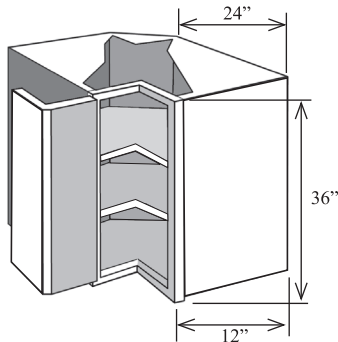

36" High Easy Reach Corner Wall Cabinets

- Two adjustable shelves
- One bi-fold door
- Can be modified in height only
- Specify hinge left or hinge right

Item No.	Width	Height	Depth	Shelves	Doors
WER2436L	24"	36"	12"	2	1
WER2436R	24"	36"	12"	2	1