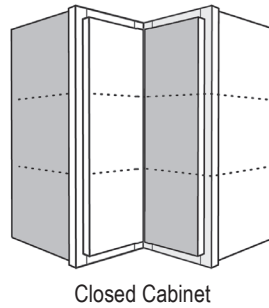

42" High Easy Reach Corner Wall Cabinets

- Three adjustable shelves
- One door
- Can be modified in height only
- Specify hinge left or right

Item No.	Width	Height	Depth	Shelves	Doors	Opening H
WER2442L	24"	42"	12"	3	1	39"
WER2442R	24"	42"	12"	3	1	39"

CABINET PRICES					
Item No.	Level 1	Level 2	Level 3	Level 4	Level 5
WCR2442L	1316	1368	1437	1646	1838
WCR2442R	1316	1368	1437	1646	1838
WCR2742L	1510	1569	1648	1888	2108
WCR2742R	1510	1569	1648	1888	2108
WLS2442L	1874	1949	2049	2346	2616
WLS2442R	1874	1949	2049	2346	2616
WLS2742L	2155	2240	2355	2694	3007
WLS2742R	2155	2240	2355	2694	3007
WER2442L	1363	1416	1489	1707	1901
WER2442R	1363	1416	1489	1707	1901

PRICE VARIABLES

Cabinet

All Wood Box	No Change
Full Overlay	No Change
Same Species Interior	Add 30%
Finished Side Wall Cabinet	$80
Finished Side Base Cabinet	$128
Finished Side Tall Cabinet	$360
Add Pull Out Tray	$192

Wood

Maple Wood	No Change
Oak Wood	No Change
Cherry Wood	+12%

Finish

Stain	No Change
Stain with Glaze	Add 15%
Paint	Add 10%
Paint with Glaze	Add 20%
Paint with Rubbed Edges	Add 20%
Unfinished	-15%

Doors

Glass Prep/ Same Species Interior	Add 35%
Glass Prep Mullion	$164 per door
Arch Door	$26 per door
Cathedral Door	$26 per door
Soft Close Door	$20 per door