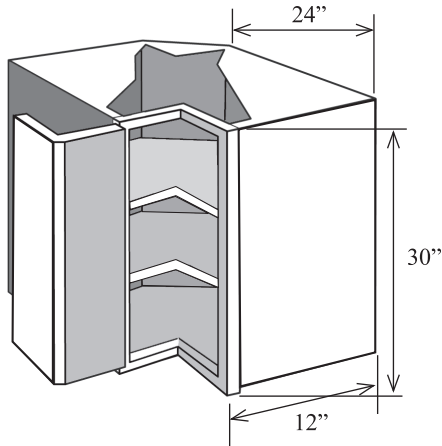

30" High Easy Reach Corner Wall Cabinets

- Two adjustable shelves
- One bi-fold door
- Can be modified in height only
- Specify hinge left or hinge right

Item No.	Width	Height	Depth	Shelves	Doors	Opening H
WER2430L	24"	30"	12"	2	1	27"
WER2430R	24"	30"	12"	2	1	27"

CABINET PRICES					
Item No.	Level 1	Level 2	Level 3	Level 4	Level 5
WER2430L	766	796	840	961	1070
WER2430R	766	796	840	961	1070

PRICE VARIABLES

Cabinet

- All Wood Box . . . . . No Change
- Full Overlay . . . . . No Change
- Same Species Interior . . . . . Add 30%
- Finished Side Wall Cabinet $80
- Finished Side Base Cabinet $128
- Finished Side Tall Cabinet $360
- Add Pull Out Tray $192

Wood

- Maple Wood . . . . . No Change
- Oak Wood . . . . . No Change
- Cherry Wood . . . . . +12%

Finish

- Stain . . . . . No Change
- Stain with Glaze . . . . . Add 15%
- Paint . . . . . Add 10%
- Paint with Glaze . . . . . Add 20%
- Paint with Rubbed Edges . . . . . Add 20%
- Unfinished . . . . . -15%

Doors

- Glass Prep/ Same Species Interior . . . . . Add 35%
- Glass Prep Mullion . . . . . $164 per door
- Arch Door . . . . . $26 per door
- Cathedral Door . . . . . $26 per door
- Soft Close Door . . . . . $20 per door