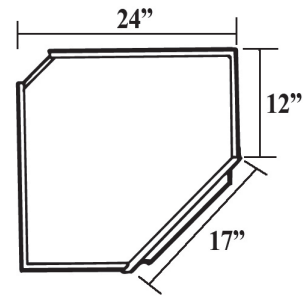

42" High Lazy Susan Corner Wall Cabinets

- Two revolving, white plastic shelves
- No modifications
- Depth is measured along the wall
- Specify hinge left or hinge right

Item No.	Width	Height	Depth	Shelves	Doors	Opening W	Opening H
WLS2442L	12"/17"/12"	42"	24"	2	1	14"	39"
WLS2742L	15"/17"/15"	42"	27"	2	1	14"	39"
WLS2442R	12"/17"/12"	42"	24"	2	1	14"	39"
WLS2742R	15"/17"/15"	42"	27"	2	1	14"	39"

See the prices and pricing variables on the opposite page.