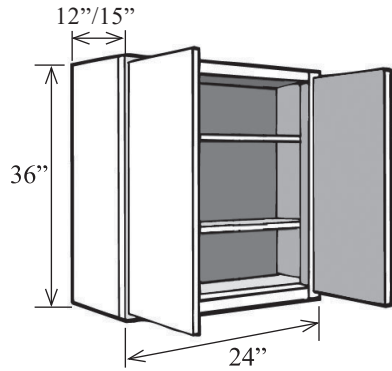

36" High Wall Cabinets

54

- Two adjustable shelves

Item No.	Width	Height	Depth	Shelves	Doors	Opening W	Opening H
W2436	24"	36"	12"	2	2	21"	33"
W243615	24"	36"	15"	2	2	21"	33"
W2436L	24"	36"	12"	2	1	21"	33"
W243615L	24"	36"	15"	2	1	21"	33"
W2436R	24"	36"	12"	2	1	21"	33"
W243615R	24"	36"	15"	2	1	21"	33"