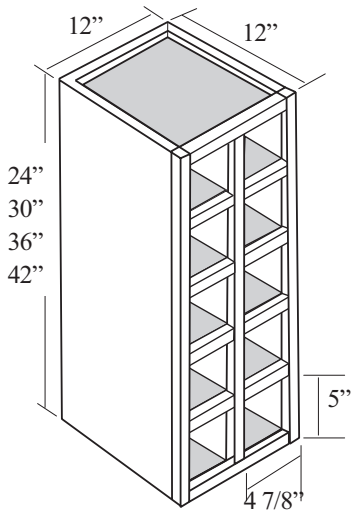

- No Modifications
- Frameless

Item No.	Width	Height	Depth	Bottles
WWC0624	6"	24"	12"	4
WWC0630	6"	30"	12"	5
WWC0636	6"	36"	12"	6
WWC0642	6"	42"	12"	7
WWC1224	12"	24"	12"	8
WWC1230	12"	30"	12"	10
WWC1236	12"	36"	12"	12
WWC1242	12"	42"	12"	14

CABINET PRICES					
Item No.	Level 1	Level 2	Level 3	Level 4	Level 5
WWC0624	558	558	558	558	558
WWC0630	564	564	564	564	564
WWC0636	630	630	630	630	630
WWC0642					
WWC1224	1060	1060	1060	1060	1060
WWC1230	1127	1127	1127	1127	1127
WWC1236	1193	1193	1193	1193	1193
WWC1242	1265	1265	1265	1265	1265

PRICE VARIABLES

Cabinet

All Wood Box	No Change
Full Overlay	No Change
Same Species Interior	Add 30%
Finished Side Wall Cabinet	$80
Finished Side Base Cabinet	$128
Finished Side Tall Cabinet	$360
Add Pull Out Tray	$192

Wood

Maple Wood	No Change
Oak Wood	No Change
Cherry Wood	+12%

Finish

Stain	No Change
Stain with Glaze	Add 15%
Paint	Add 10%
Paint with Glaze	Add 20%
Paint with Rubbed Edges	Add 20%
Unfinished	-15%