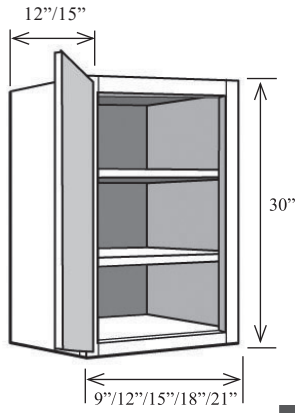

24" Butt Door Wall Cabinets

- One interior shelf
- No center stile

Item No.	Width	Height	Depth	Shelves	Doors	Opening W	Opening H
WBD2724	27"	24"	12"	1	2	24"	21"
WBD3024	30"	24"	12"	1	2	27"	21"
WBD3324	33"	24"	12"	1	2	30"	21"
WBD3624	36"	24"	12"	1	2	33"	21"
WBD3924	39"	24"	12"	1	2	36"	21"
WBD4224	42"	24"	12"	1	2	39"	21"

24" Deep Refrigerator Wall Cabinets

- One adjustable shelf
- Center stile

Item No.	Width	Height	Depth	Shelves	Doors	Opening W	Opening H	Center Stile W
W302424	30"	24"	24"	1	2	12"	21"	3"
W332424	33"	24"	24"	1	2	13 1/2"	21"	3"
W362424	36"	24"	24"	1	2	15"	21"	3"
W392424	39"	24"	24"	1	2	16 1/2"	21"	3"

See the Pricing Variables on the opposite page.

30" High Wall Cabinets

- Two adjustable shelves
- No center divider
- Specify hinge left (L) or hinge right (R)

Note: 9" w cabinet with 1/2" standard overlay comes with a solid door. 1 1/4" full overlay has a panel door.