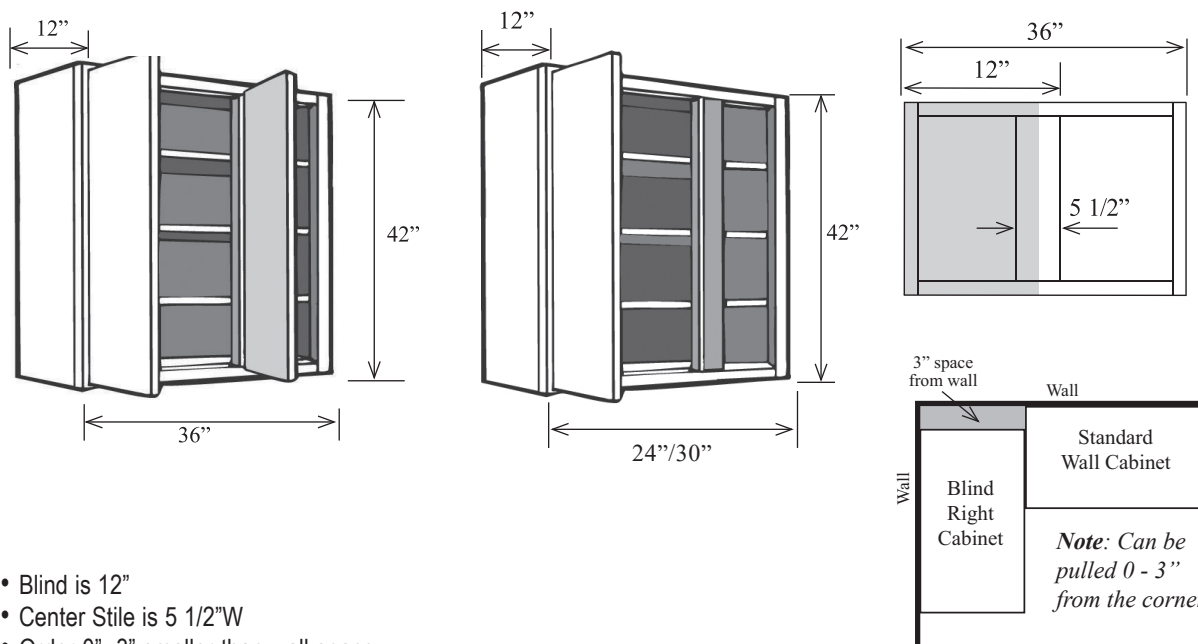

Drawer

Poplar Drawer Box	-\$20 per drawer
Maple drawer box	No Change

42" High Blind Corner Wall Cabinets

78

42" Corner Wall Cabinets

- Blind is 12"
- Center Stile is 5 1/2"W
- Order 0" - 3" smaller than wall space
- Two adjustable shelves, Can be pulled up to 3" from wall
- Specify hinge left or hinge right for one door cabinet