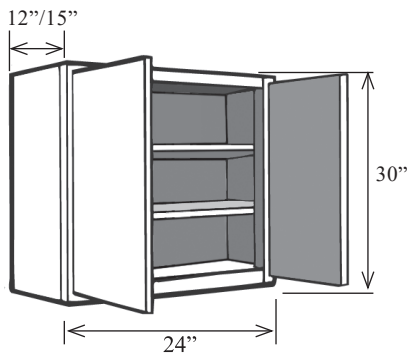

See the Pricing Variables on the opposite page.

30" High Wall Cabinets

- Two adjustable shelves
- No center divider
- Specify hinge left (L) or hinge right (R)

Note: 9" w cabinet with 1/2" standard overlay comes with a solid door. 1 1/4" full overlay has a panel door.

Item No.	Width	Height	Depth	Shelves	Doors	Opening W	Opening H
W0930L	9"	30"	12"	2	1	6"	27"
W1230L	12"	30"	12"	2	1	9"	27"
W1530L	15"	30"	12"	2	1	12"	27"
W153015L	15"	30"	15"	2	1	12"	27"
W1830L	18"	30"	12"	2	1	15"	27"
W183015L	18"	30"	15"	2	1	15"	27"
W2130L	21"	30"	12"	2	1	18"	27"
W213015L	21"	30"	15"	2	1	18"	27"
W0930R	9"	30"	12"	2	1	6"	27"
W1230R	12"	30"	12"	2	1	9"	27"
W1530R	15"	30"	12"	2	1	12"	27"
W153015R	15"	30"	15"	2	1	12"	27"
W1830R	18"	30"	12"	2	1	15"	27"
W183015R	18"	30"	15"	2	1	15"	27"
W2130R	21"	30"	12"	2	1	18"	27"
W213015R	21"	30"	15"	2	1	18"	27"