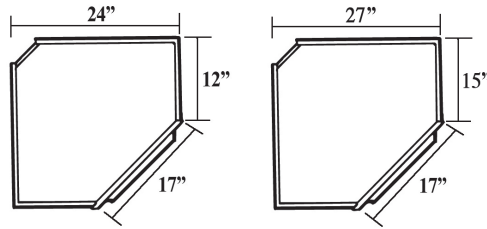

50

30" Wall Corner Cabinet

- Two adjustable shelves
- Can be modified in height only
- Depth is the measurement along the wall
- Specify hinge left or hinge right

Item No.	Width	Height	Depth	Shelves	Doors	Opening W	Opening H
WCR2430L	12"/17"/12"	30"	24"	2	1	14"	27"
WCR2430R	12"/17"/12"	30"	24"	2	1	14"	27"
WCR2730R	15"/17"/15"	30"	27"	2	1	14"	27"
WCR2730R	15"/17"/15"	30"	27"	2	1	14"	27"