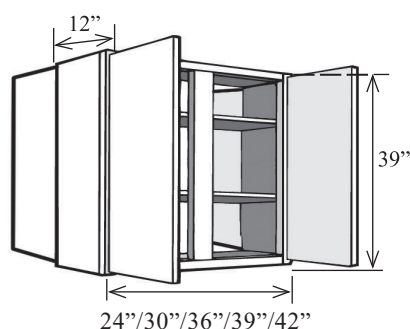

39" High Island Wall Cabinets

- Two adjustable shelves
- Center stile
- Four doors

Item No.	Width	Height	Depth	Shelves	Doors	Opening W	Opening H	Center Stile W
WI2439	24"	39"	12"	2	4	21"	36"	-
WI3039	30"	39"	12"	2	4	12"	36"	3"
WI3639	36"	39"	12"	2	4	15"	36"	3"
WI4239	42"	39"	12"	2	4	18"	36"	3"
WI4839-4	48"	39"	12"	2	4	21"	36"	3"
WI4839-8	48"	39"	12"	2	8	21"	36"	3"

CABINET PRICES					
Item No.	Level 1	Level 2	Level 3	Level 4	Level 5
W2739	993	1030	1082	1242	1382
W273915	1162	1210	1273	1458	1625
W3039	1025	1067	1125	1287	1435
W303915	1205	1252	1316	1508	1682
W3339	1131	1173	1236	1413	1579
W333915	1257	1305	1373	1573	1752
W3639	1231	1278	1346	1541	1717
W363915	1405	1463	1537	1762	1964
W3939	1210	1257	1320	1513	1688
W393915	1310	1363	1431	1640	1832
W4239	1294	1346	1416	1624	1810
W423915	1426	1484	1563	1789	1993
W4839-2	1463	1521	1601	1833	2045
W4839-4	1537	1597	1681	1884	2124
W483915-2	1569	1632	1716	1965	2195
W483915-4	1647	1714	1802	2064	2304
WI2439	2067	2147	2255	2635	2995
WI3039	2175	2262	2376	2781	3159
WI3639	2291	2384	2507	2926	3330
WI4239	2406	2499	2628	3072	3485
WI4839-4	2607	2715	2852	3334	3788
WI4839-8	2738	2850	2994	3501	3978

PRICE VARIABLES

Cabinet

- All Wood Box . . . . . No Change
- Full Overlay . . . . . No Change
- Same Species Interior. . . . . Add 30%
- Finished Side Wall Cabinet. $80
- Finished Side Base Cabinet $128
- Finished Side Tall Cabinet. $360
- Add Pull Out Tray $192

Wood

- Maple Wood . . . . . No Change
- Oak Wood . . . . . No Change
- Cherry Wood . . . . . +12%

Finish

- Stain. . . . . No Change
- Stain with Glaze . . . . . Add 15%
- Paint. . . . . Add 10%
- Paint with Glaze . . . . . Add 20%
- Paint with Rubbed Edges . . . . . Add 20%
- Unfinished . . . . . -15%

Doors

- Glass Prep/ Same Species Interior . . . . . Add 35%
- Glass Prep Mullion . . . . . $164 per door
- Arch Door. . . . . $26 per door
- Cathedral Door. . . . . $26 per door
- Soft Close Door . . . . . $20 per door