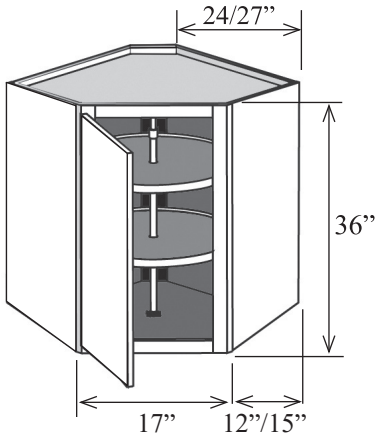

- Two revolving white plastic shelves
- Specify hinge left or hinge right
- Depth is the measurement along the wall
- No modifications

Item No.	Width	Height	Depth	Shelves	Doors	Opening W	Opening H
WLS2436L	12"/17"/12"	36"	24"	2	1	14"	33"
WLS2736L	15"/17"/15"	36"	27"	2	1	14"	33"
WLS2436R	12"/17"/12"	36"	24"	2	1	14"	33"
WLS2736R	15"/17"/15"	36"	27"	2	1	14"	33"