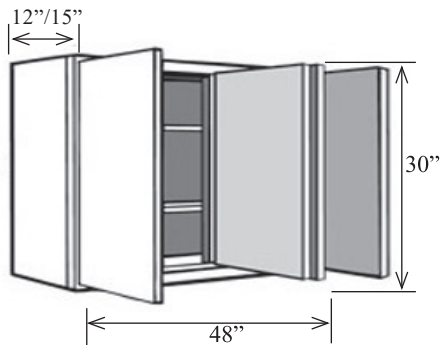

- Two adjustable shelves
- Center stile

Item No.	Width	Height	Depth	Shelves	Doors	Opening W	Opening H	Center Stile W
W2730	27"	30"	12"	2	2	10 1/2"	27"	3"
W273015	27"	30"	15"	2	2	10 1/2"	27"	3"
W3030	30"	30"	12"	2	2	12"	27"	3"
W303015	30"	30"	15"	2	2	12"	27"	3"
W3330	33"	30"	12"	2	2	13 1/2"	27"	3"
W333015	33"	30"	15"	2	2	13 1/2"	27"	3"
W3630	36"	30"	12"	2	2	15"	27"	3"
W363015	36"	30"	15"	2	2	15"	27"	3"
W3930	39"	30"	12"	2	2	16 1/2"	27"	3"
W393015	39"	30"	15"	2	2	16 1/2"	27"	3"
W4230	42"	30"	12"	2	2	18"	27"	3"
W423015	42"	30"	15"	2	2	18"	27"	3"