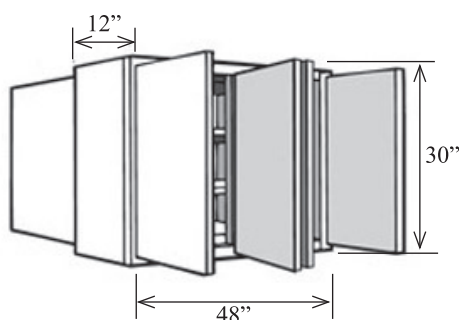

- Two adjustable shelf
- Four doors
- Center stile

Item No.	Width	Height	Depth	Shelves	Doors	Opening W	Opening H	Center Stile W
WI2430	24"	30"	12"	2	4	21"	27"	-
WI3030	30"	30"	12"	2	4	12"	27"	3"
WI3630	36"	30"	12"	2	4	15"	27"	3"
WI4230	42"	30"	12"	2	4	18"	27"	3"