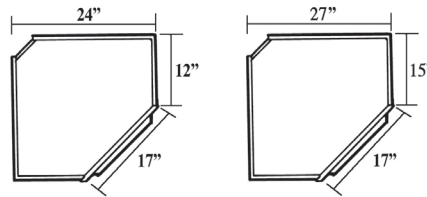

36" High Corner Cabinet

- Two adjustable shelves
- One door
- Can be modified in height only
- Depth is measured along the wall
- Specify hinge left or hinge right

Item No.	Width	Height	Depth	Shelves	Doors	Opening W	Opening H
WCR2436L	12"/17"/12"	36"	24"	2	1	14"	33"
WCR2736L	15"/17"/15"	36"	27"	2	1	14"	33"
WCR2436R	12"/17"/12"	36"	24"	2	1	14"	33"
WCR2736R	15"/17"/15"	36"	27"	2	1	14"	33"

See the Pricing Variables on the opposite page.

CABINET PRICES					
Item No.	Level 1	Level 2	Level 3	Level 4	Level 5
WCR2436L	1104	1146	1205	1380	1538
WCR2436R	1104	1146	1205	1380	1538
WCR2736L	1267	1320	1389	1590	1775
WCR2736R	1267	1320	1389	1590	1775
WLS2436L	1569	1632	1716	1965	2195
WLS2436R	1569	1632	1716	1965	2195
WLS2736L	1806	1880	1976	2263	2524
WLS2736R	1806	1880	1976	2263	2524