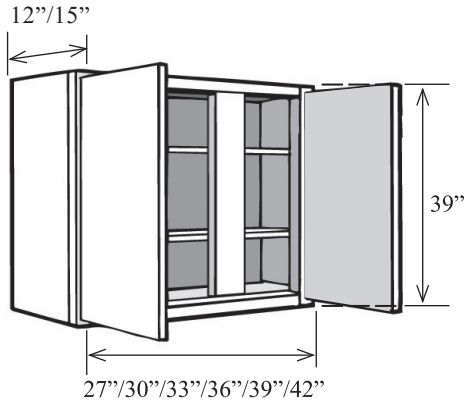

39" High Wall Cabinets

66

39" Wall Cabinets

- Two adjustable shelves
- Center stile

Item No.	Width	Height	Depth	Shelves	Doors	Opening W	Opening H	Center Stile W
W2739	27"	39"	12"	2	2	10 1/2"	36"	3"
W273915	27"	39"	15"	2	2	10 1/2"	36"	3"
W3039	30"	39"	12"	2	2	12"	36"	3"
W303915	30"	39"	15"	2	2	12"	36"	3"
W3339	33"	39"	12"	2	2	13 1/2"	36"	3"
W333915	33"	39"	15"	2	2	13 1/2"	36"	3"
W3639	36"	39"	12"	2	2	15"	36"	3"
W363915	36"	39"	15"	2	2	15"	36"	3"
W3939	39"	39"	12"	2	2	16 1/2"	36"	3"
W393915	39"	39"	15"	2	2	16 1/2"	36"	3"
W4239	42"	39"	12"	2	2	18"	36"	3"
W423915	42"	39"	15"	2	2	18"	36"	3"