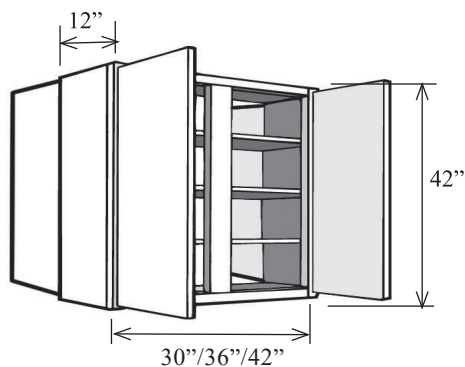

42" High Island Wall Cabinets

- Three adjustable shelves
- Four doors
- Center stile

Item No.	Width	Height	Depth	Shelves	Doors	Opening W	Opening H	Center Stile W
WI2442	24"	42"	12"	3	4	21"	39"	-
WI3042	30"	42"	12"	3	4	12"	39"	3"
WI3642	36"	42"	12"	3	4	15"	39"	3"
WI4242	42"	42"	12"	3	4	18"	39"	3"
WI4842-8	48"	42"	12"	3	8	21"	39"	3"
WI4842-4	48"	42"	12"	3	4	21"	39"	3"

PRICE VARIABLES

Cabinet

- All Wood Box . . . . . No Change
- Full Overlay . . . . . No Change
- Same Species Interior . . . . . Add 30%
- Finished Side Wall Cabinet $80
- Finished Side Base Cabinet $128
- Finished Side Tall Cabinet $360
- Add Pull Out Tray $192

Wood

- Maple Wood . . . . . No Change
- Oak Wood . . . . . No Change
- Cherry Wood . . . . . +12%

Finish

- Stain . . . . . No Change
- Stain with Glaze . . . . . Add 15%
- Paint . . . . . Add 10%
- Paint with Glaze . . . . . Add 20%
- Paint with Rubbed Edges . . . . . Add 20%
- Unfinished . . . . . -15%

Doors

- Glass Prep/ Same Species Interior . . . . . Add 35%
- Glass Prep Mullion . . . . . $164 per door
- Arch Door . . . . . $26 per door
- Cathedral Door . . . . . $26 per door
- Soft Close Door . . . . . $20 per door

CABINET PRICES					
Item No.	Level 1	Level 2	Level 3	Level 4	Level 5
WI2442-2	2354	2448	2574	2948	3293
WI2442-4	2388	2571	2703	3096	3456
WI3042	2480	2583	2718	3105	3465
WI3642	2591	2693	2828	3239	3621
WI4242	2702	2811	2955	3389	3777
WI4842-4	2979	3098	3255	3726	4157
WI4842-8	3128	3251	3416	3912	4364