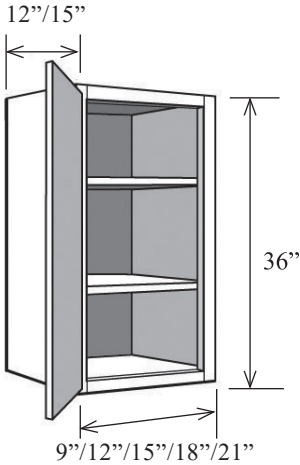

36" High Wall Cabinets

- Two adjustable shelves
- Specify hinge left or hinge right

Note: 9" w cabinet with 1/2" standard overlay comes with a solid door. 1 1/4" full overlay has a panel door.

Item No.	Width	Height	Depth	Shelves	Doors	Opening W	Opening H
W0936L	9"	36"	12"	2	1	6"	33"
W1236L	12"	36"	12"	2	1	9"	33"
W1536L	15"	36"	12"	2	1	12"	33"
W1836L	18"	36"	12"	2	1	15"	33"
W183615L	18"	36"	15"	2	1	15"	33"
W2136L	21"	36"	12"	2	1	18"	33"
W213615L	21"	36"	15"	2	1	18"	33"
W0936R	9"	36"	12"	2	1	6"	33"
W1236R	12"	36"	12"	2	1	9"	33"
W1536R	15"	36"	12"	2	1	12"	33"
W1836R	18"	36"	12"	2	1	15"	33"
W183615R	18"	36"	15"	2	1	15"	33"
W2136R	21"	36"	12"	2	1	18"	33"
W213615R	21"	36"	15"	2	1	18"	33"