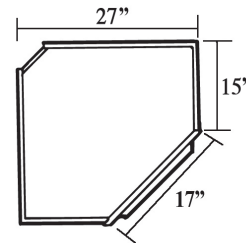

39" High Corner Cabinet

- Two adjustable shelves
- One door
- Can be modified in height only
- Depth is measured along the wall
- Specify hinge left or hinge right

Item No.	Width	Height	Depth	Shelves	Doors	Opening W	Opening H
WCR2439L	12"/17"/12"	39"	24"	2	1	14"	36"
WCR2739L	15"/17"/15"	39"	27"	2	1	14"	36"
WCR2439R	12"/17"/12"	39"	24"	2	1	14"	36"
WCR2739R	15"/17"/15"	39"	27"	2	1	14"	36"

See the prices and pricing variables on the opposite page.