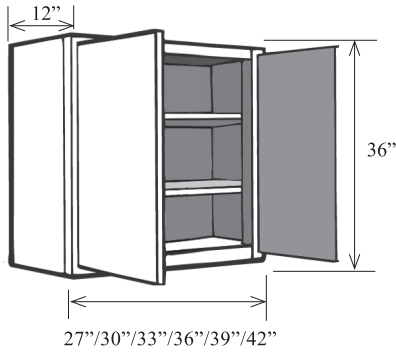

36" High Butt Door Wall Cabinets

- Two interior shelves
- No center stile

Item No.	Width	Height	Depth	Shelves	Doors	Opening W	Opening H
WBD2736	27"	36"	12"	2	2	24"	33"
WBD3036	30"	36"	12"	2	2	27"	33"
WBD3336	33"	36"	12"	2	2	30"	33"
WBD3636	36"	36"	12"	2	2	33"	33"
WBD3936	39"	36"	12"	2	2	36"	33"
WBD4236	42"	36"	12"	2	2	39"	33"