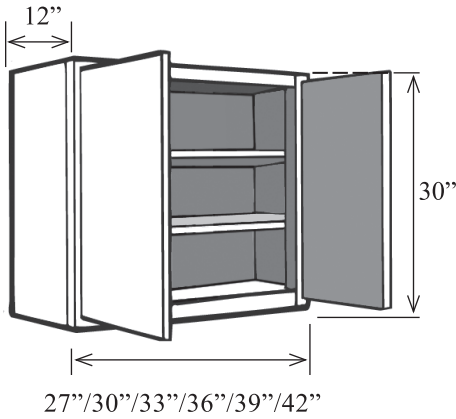

48

30" Butt Door Cabinets

- Two interior shelves
- No center stile

Item No.	Width	Height	Depth	Shelves	Doors	Opening W	Opening H
WBD2730	27"	30"	12"	2	2	24"	27"
WBD3030	30"	30"	12"	2	2	27"	27"
WBD3330	33"	30"	12"	2	2	30"	27"
WBD3630	36"	30"	12"	2	2	33"	27"
WBD3930	39"	30"	12"	2	2	36"	27"
WBD4230	42"	30"	12"	2	2	39"	27"