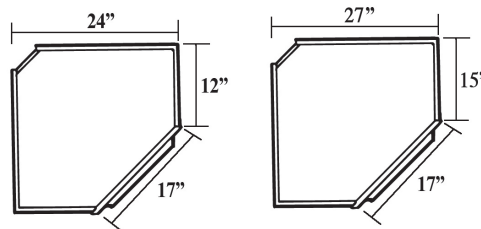

50

30" Wall Corner Cabinet

- Two adjustable shelves
- Can be modified in height only
- Depth is the measurement along the wall
- Specify hinge left or hinge right

Item No.	Width	Height	Depth	Shelves	Doors	Opening W	Opening H
WCR2430L	12"/17"/12"	30"	24"	2	1	14"	27"
WCR2430R	12"/17"/12"	30"	24"	2	1	14"	27"
WCR2730R	15"/17"/15"	30"	27"	2	1	14"	27"
WCR2730R	15"/17"/15"	30"	27"	2	1	14"	27"