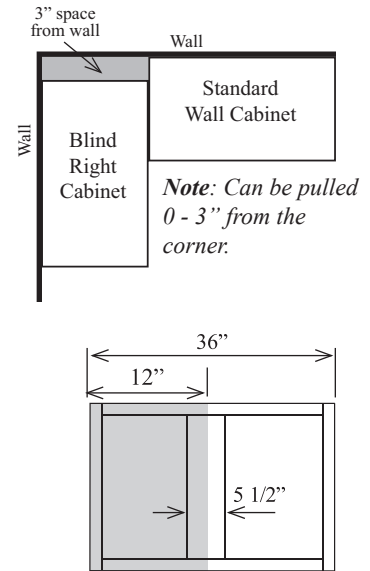

58

36" Corner Wall Cabinets

- Blind is 12"
- Center Stile is 5 1/2"W
- Order 0" - 3" smaller than wall space
- Two adjustable shelves, Can be pulled up to 3" from wall
- Specify hinge left or hinge right for one door cabinet