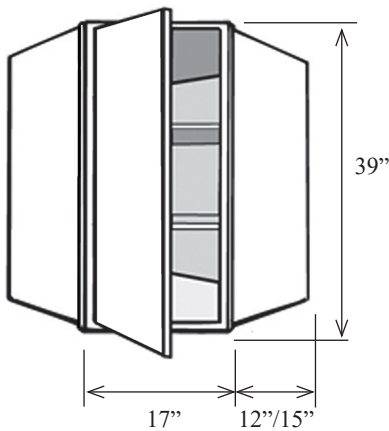

39" High Corner Cabinet

- Two adjustable shelves
- One door
- Can be modified in height only
- Depth is measured along the wall
- Specify hinge left or hinge right

Item No.	Width	Height	Depth	Shelves	Doors	Opening W	Opening H
WCR2439L	12"/17"/12"	39"	24"	2	1	14"	36"
WCR2739L	15"/17"/15"	39"	27"	2	1	14"	36"
WCR2439R	12"/17"/12"	39"	24"	2	1	14"	36"
WCR2739R	15"/17"/15"	39"	27"	2	1	14"	36"

See the prices and pricing variables on the opposite page.