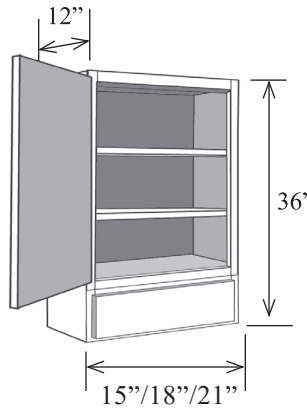

36" High Wall Cabinets

- Two adjustable shelves
- Specify hinge left or hinge right

Note: 9" w cabinet with 1/2" standard overlay comes with a solid door. 1 1/4" full overlay has a panel door.

Item No.	Width	Height	Depth	Shelves	Doors	Opening W	Opening H
W0936L	9"	36"	12"	2	1	6"	33"
W1236L	12"	36"	12"	2	1	9"	33"
W1536L	15"	36"	12"	2	1	12"	33"
W1836L	18"	36"	12"	2	1	15"	33"
W183615L	18"	36"	15"	2	1	15"	33"
W2136L	21"	36"	12"	2	1	18"	33"
W213615L	21"	36"	15"	2	1	18"	33"
W0936R	9"	36"	12"	2	1	6"	33"
W1236R	12"	36"	12"	2	1	9"	33"
W1536R	15"	36"	12"	2	1	12"	33"
W1836R	18"	36"	12"	2	1	15"	33"
W183615R	18"	36"	15"	2	1	15"	33"
W2136R	21"	36"	12"	2	1	18"	33"
W213615R	21"	36"	15"	2	1	18"	33"

36" High Wall Cabinets with Drawer

- Two adjustable shelves
- One drawer
- Specify hinge left or hinge right for one door cabinet
- Only available with full extension drawer glides.

Note: Drawer opening is 5 1/4" drawer front size depends on overlay and door style.