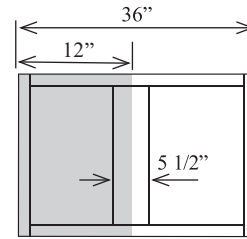

HARDWOOD
KITCHENS

30" High Wall Blind Corner Cabinets

46

30" Corner Cabinets

Note: Can be pulled 0 - 3" from the corner.

- Blind is 12"
- Center Stile is 5 1/2"W
- Order 0" - 3" smaller than wall space
- Two adjustable shelves, Can be pulled up to 3" from wall
- Specify hinge left or hinge right for one door cabinet

Item No.	Width	Height	Depth	Shelves	Doors	Opening W	Opening H	Center Stile W	Blind Stile W
WBLL2430L	24"	30"	12"	2	1	9"	27"	-	5 1/2"
WBLL3030L	30"	30"	12"	2	1	15"	27"	-	5 1/2"
WBLL2430R	24"	30"	12"	2	1	9"	27"	-	5 1/2"
WBLL3030R	30"	30"	12"	2	1	15"	27"	-	5 1/2"
WBLL3630	36"	30"	12"	2	2	21"	27"	-	5 1/2"
WBLL4230	42"	30"	12"	2	2	12"	27"	3"	5 1/2"
WBLL4830	48"	30"	12"	2	2	15"	27"	3"	5 1/2"
WBLL2430L	24"	30"	12"	2	1	9"	27"	-	5 1/2"
WBLL3030L	30"	30"	12"	2	1	15"	27"	-	5 1/2"
WBLL2430R	24"	30"	12"	2	1	9"	27"	-	5 1/2"
WBLL3030R	30"	30"	12"	2	1	15"	27"	-	5 1/2"
WBLL3630	36"	30"	12"	2	2	21"	27"	-	5 1/2"
WBLL4230	42"	30"	12"	2	2	12"	27"	3"	5 1/2"
WBLL4830	48"	30"	12"	2	2	15"	27"	3"	5 1/2"