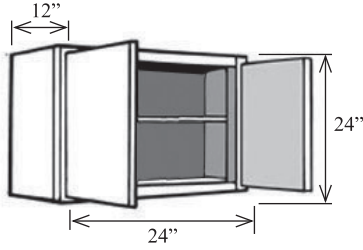

24" High Wall Cabinets

- One adjustable shelf

Item No.	Width	Height	Depth	Shelves	Doors	Opening W	Opening H
W2424	24"	24"	12"	1	2	21"	21"
W2424L	24"	24"	12"	1	1	21"	21"
W2424R	24"	24"	12"	1	1	21"	21"