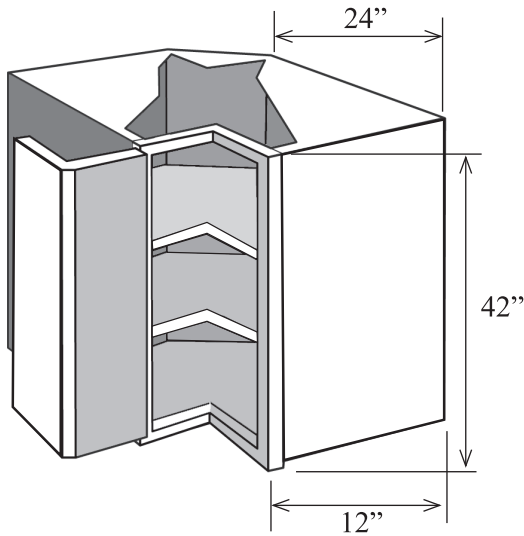

42" High Easy Reach Corner Wall Cabinets

- Three adjustable shelves
- One door
- Can be modified in height only
- Specify hinge left or right

Item No.	Width	Height	Depth	Shelves	Doors	Opening H
WER2442L	24"	42"	12"	3	1	39"
WER2442R	24"	42"	12"	3	1	39"

CABINET PRICES					
Item No.	Level 1	Level 2	Level 3	Level 4	Level 5
WCR2442L	1316	1368	1437	1646	1838
WCR2442R	1316	1368	1437	1646	1838
WCR2742L	1510	1569	1648	1888	2108
WCR2742R	1510	1569	1648	1888	2108
WLS2442L	1874	1949	2049	2346	2616
WLS2442R	1874	1949	2049	2346	2616
WLS2742L	2155	2240	2355	2694	3007
WLS2742R	2155	2240	2355	2694	3007
WER2442L	1363	1416	1489	1707	1901
WER2442R	1363	1416	1489	1707	1901

PRICE VARIABLES

Cabinet

All Wood Box	No Change
Full Overlay	No Change
Same Species Interior	Add 30%
Finished Side Wall Cabinet	$80
Finished Side Base Cabinet	$128
Finished Side Tall Cabinet	$360
Add Pull Out Tray	$192

Wood

Maple Wood	No Change
Oak Wood	No Change
Cherry Wood	+12%

Finish

Stain	No Change
Stain with Glaze	Add 15%
Paint	Add 10%
Paint with Glaze	Add 20%
Paint with Rubbed Edges	Add 20%
Unfinished	-15%

Doors

Glass Prep/ Same Species Interior	Add 35%
Glass Prep Mullion	$164 per door
Arch Door	$26 per door
Cathedral Door	$26 per door
Soft Close Door	$20 per door