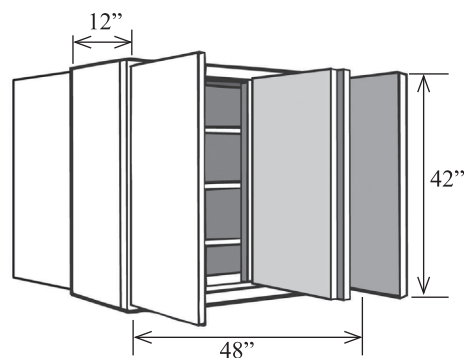

42" High Island Wall Cabinets

- Three adjustable shelves
- Four doors
- Center stile

Item No.	Width	Height	Depth	Shelves	Doors	Opening W	Opening H	Center Stile W
WI2442	24"	42"	12"	3	4	21"	39"	-
WI3042	30"	42"	12"	3	4	12"	39"	3"
WI3642	36"	42"	12"	3	4	15"	39"	3"
WI4242	42"	42"	12"	3	4	18"	39"	3"
WI4842-8	48"	42"	12"	3	8	21"	39"	3"
WI4842-4	48"	42"	12"	3	4	21"	39"	3"

PRICE VARIABLES

Cabinet

- All Wood Box . . . . . No Change
- Full Overlay . . . . . No Change
- Same Species Interior . . . . . Add 30%
- Finished Side Wall Cabinet $80
- Finished Side Base Cabinet $128
- Finished Side Tall Cabinet $360
- Add Pull Out Tray $192

Wood

- Maple Wood . . . . . No Change
- Oak Wood . . . . . No Change
- Cherry Wood . . . . . +12%

Finish

- Stain . . . . . No Change
- Stain with Glaze . . . . . Add 15%
- Paint . . . . . Add 10%
- Paint with Glaze . . . . . Add 20%
- Paint with Rubbed Edges . . . . . Add 20%
- Unfinished . . . . . -15%

Doors

- Glass Prep/ Same Species Interior . . . . . Add 35%
- Glass Prep Mullion . . . . . $164 per door
- Arch Door . . . . . $26 per door
- Cathedral Door . . . . . $26 per door
- Soft Close Door . . . . . $20 per door

CABINET PRICES					
Item No.	Level 1	Level 2	Level 3	Level 4	Level 5
WI2442-2	2354	2448	2574	2948	3293
WI2442-4	2388	2571	2703	3096	3456
WI3042	2480	2583	2718	3105	3465
WI3642	2591	2693	2828	3239	3621
WI4242	2702	2811	2955	3389	3777
WI4842-4	2979	3098	3255	3726	4157
WI4842-8	3128	3251	3416	3912	4364