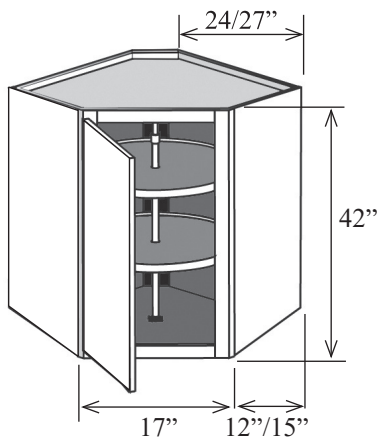

42" High Lazy Susan Corner Wall Cabinets

- Two revolving, white plastic shelves
- No modifications
- Depth is measured along the wall
- Specify hinge left or hinge right

Item No.	Width	Height	Depth	Shelves	Doors	Opening W	Opening H
WLS2442L	12"/17"/12"	42"	24"	2	1	14"	39"
WLS2742L	15"/17"/15"	42"	27"	2	1	14"	39"
WLS2442R	12"/17"/12"	42"	24"	2	1	14"	39"
WLS2742R	15"/17"/15"	42"	27"	2	1	14"	39"

See the prices and pricing variables on the opposite page.