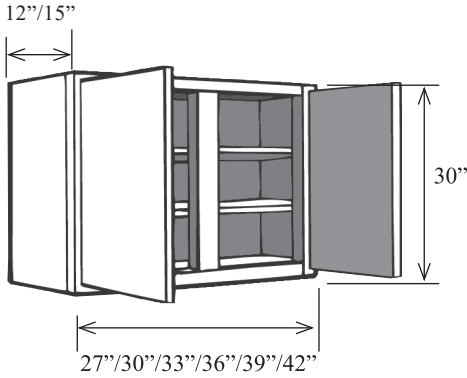

- Two adjustable shelves
- Center stile

Item No.	Width	Height	Depth	Shelves	Doors	Opening W	Opening H	Center Stile W
W2730	27"	30"	12"	2	2	10 1/2"	27"	3"
W273015	27"	30"	15"	2	2	10 1/2"	27"	3"
W3030	30"	30"	12"	2	2	12"	27"	3"
W303015	30"	30"	15"	2	2	12"	27"	3"
W3330	33"	30"	12"	2	2	13 1/2"	27"	3"
W333015	33"	30"	15"	2	2	13 1/2"	27"	3"
W3630	36"	30"	12"	2	2	15"	27"	3"
W363015	36"	30"	15"	2	2	15"	27"	3"
W3930	39"	30"	12"	2	2	16 1/2"	27"	3"
W393015	39"	30"	15"	2	2	16 1/2"	27"	3"
W4230	42"	30"	12"	2	2	18"	27"	3"
W423015	42"	30"	15"	2	2	18"	27"	3"