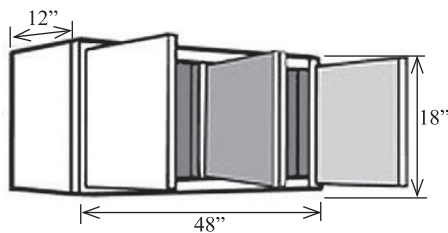

- No interior shelves
- Center stile

Item No.	Width	Height	Depth	Doors	Opening W	Opening H	Center Stile W
W4818-4	48"	18"	12"	4	21"	15"	3"
W4818-2	48"	18"	12"	2	21"	15"	3"

CABINET PRICES					
Item No.	Level 1	Level 2	Level 3	Level 4	Level 5
W2418	539	560	594	679	756
W2418L	513	534	565	646	720
W2418R	513	534	565	646	720
W2718	550	571	603	690	767
W3018	571	592	624	713	796
W3318	586	607	639	735	818
W3618	613	634	666	762	853
W3918	624	645	682	779	870
W4218	634	656	692	790	882
W4818-2	692	718	756	867	968
W4818-4	726	754	793	911	1016

See the Pricing Variables on the opposite page.