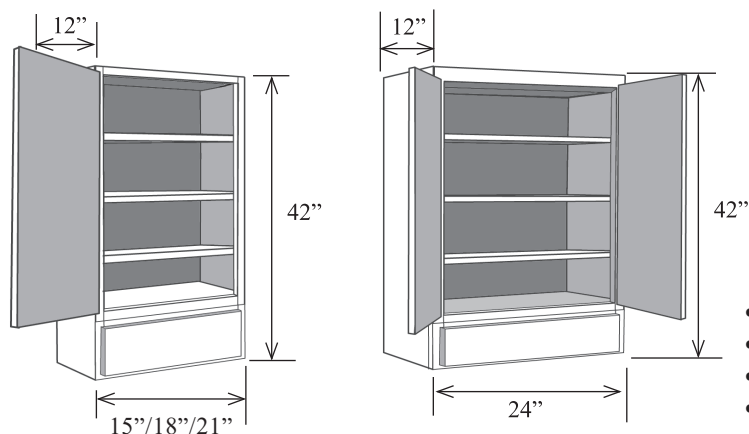

42" High Wall Cabinets with Drawer

- Three adjustable shelves
- One drawer
- Specify hinge left or hinge right for one door cabinet
- Only available with full extension drawer glides

Item No.	Width	Height	Depth	Shelves	Doors	Drawers	Opening W	Opening H
WD1542L	15"	42"	12"	3	1	1	12"	32 1/4"
WD1842L	18"	42"	12"	3	1	1	15"	32 1/4"
WD2142L	21"	42"	12"	3	1	1	18"	32 1/4"
WD1542R	15"	42"	12"	3	1	1	12"	32 1/4"
WD1842R	18"	42"	12"	3	1	1	15"	32 1/4"
WD2142R	21"	42"	12"	3	1	1	18"	32 1/4"
WD2442	24"	42"	12"	3	2	1	21"	32 1/4"
WD2442L	24"	42"	12"	3	1	1	21"	32 1/4"
WD2442R	24"	42"	12"	3	1	1	21"	32 1/4"

CABINET PRICES					
Item No.	Level 1	Level 2	Level 3	Level 4	Level 5
WD1542L	972	1003	1052	1193	1325
WD1542R	972	1003	1052	1193	1325
WD1842L	1030	1067	1120	1270	1406
WD1842R	1030	1067	1120	1270	1406
WD2142L	920	950	993	1127	1250
WD2142R	920	950	993	1127	1250
WD2442	1260	1304	1364	1554	1723
WD2442L	1199	1241	1299	1480	1642
WD2442R	1199	1241	1299	1480	1642

PRICE VARIABLES

Cabinet

All Wood Box	No Change
Full Overlay	No Change
Same Species Interior	Add 30%
Finished Side Wall Cabinet	$80
Finished Side Base Cabinet	$128
Finished Side Tall Cabinet	$360
Add Pull Out Tray	$192

Wood

Maple Wood	No Change
Oak Wood	No Change
Cherry Wood	+12%

Finish

Stain	No Change
Stain with Glaze	Add 15%
Paint	Add 10%
Paint with Glaze	Add 20%
Paint with Rubbed Edges	Add 20%
Unfinished	-15%

Doors

Glass Prep/ Same Species Interior	Add 35%
Glass Prep Mullion	$164 per door
Arch Door	$26 per door
Cathedral Door	$26 per door
Soft Close Door	$20 per door

Drawer

Poplar Drawer Box	-$20 per drawer
Maple drawer box	No Change