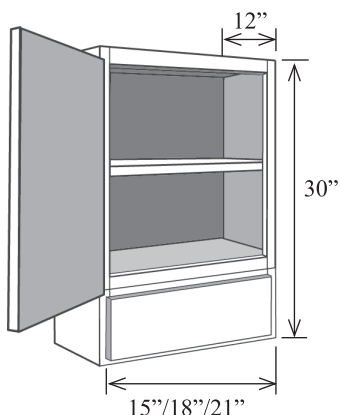

44

30" Cabinet with Drawer

- One adjustable shelf
- One drawer
- Specify hinge left or hinge right
- Only available with full extension drawer glides

Item No.	Width	Height	Depth	Shelves	Doors	Drawers	Opening W	Opening H
WD1530L	15"	30"	12"	1	1	1	12"	20 1/4"
WD1830L	18"	30"	12"	1	1	1	15"	20 1/4"
WD2130L	21"	30"	12"	1	1	1	18"	20 1/4"
WD1530R	15"	30"	12"	1	1	1	12"	20 1/4"
WD1830R	18"	30"	12"	1	1	1	15"	20 1/4"
WD2130R	21"	30"	12"	1	1	1	18"	20 1/4"

- One adjustable shelf
- One drawer
- Only available with full extension drawer glides

Item No.	Width	Height	Depth	Shelves	Doors	Drawers	Opening W	Opening H
WD2430	24"	30"	12"	1	2	1	21"	20 1/4"
WD2430R	24"	30"	12"	1	1	1	21"	20 1/4"
WD2430L	24"	30"	12"	1	1	1	21"	20 1/4"