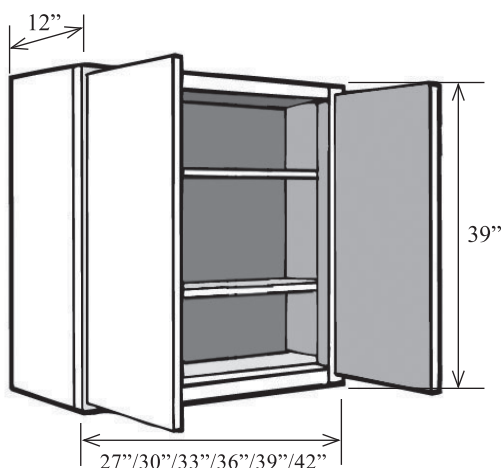

39" High Butt Door Wall Cabinets

- Two interior shelves
- No center stile

Item No.	Width	Height	Depth	Shelves	Doors	Opening W	Opening H
WBD2739	27"	39"	12"	2	2	24"	36"
WBD3039	30"	39"	12"	2	2	27"	36"
WBD3339	33"	39"	12"	2	2	30"	36"
WBD3639	36"	39"	12"	2	2	33"	36"
WBD3939	39"	39"	12"	2	2	36"	36"
WBD4239	42"	39"	12"	2	2	39"	36"

CABINET PRICES					
Item No.	Level 1	Level 2	Level 3	Level 4	Level 5
WBLL2439L	871	903	950	1088	1216
WBLL2439R	871	903	950	1088	1216
WBLL3039L	993	1030	1082	1242	1382
WBLL3039R	993	1030	1082	1242	1382
WBLL3639	1173	1220	1284	1469	1642
WBLL4239	1289	1342	1410	1618	1804
WBLL4839	1421	1478	1553	1778	1987
WBLR2439L	871	903	950	1088	1216
WBLR2439R	871	903	950	1088	1216
WBLR3039L	993	1030	1082	1242	1382
WBLR3039R	993	1030	1082	1242	1382
WBLR3639	1173	1220	1284	1469	1642
WBLR4239	1289	1342	1410	1618	1804
WBLR4839	1421	1478	1553	1778	1987
WBD2739	1099	1141	1199	1375	1532
WBD3039	1141	1188	1252	1431	1596
WBD3339	1241	1289	1357	1551	1734
WBD3639	1342	1395	1469	1679	1872
WBD3939	1395	1448	1521	1745	1948
WBD4239	1437	1495	1574	1800	2011

PRICE VARIABLES

Cabinet

All Wood Box	No Change
Full Overlay	No Change
Same Species Interior	Add 30%
Finished Side Wall Cabinet	$80
Finished Side Base Cabinet	$128
Finished Side Tall Cabinet	$360
Add Pull Out Tray	$192

Wood

Maple Wood	No Change
Oak Wood	No Change
Cherry Wood	+12%

Finish

Stain	No Change
Stain with Glaze	Add 15%
Paint	Add 10%
Paint with Glaze	Add 20%
Paint with Rubbed Edges	Add 20%
Unfinished	-15%

Doors

Glass Prep/ Same Species Interior	Add 35%
Glass Prep Mullion	$164 per door
Arch Door	$26 per door
Cathedral Door	$26 per door
Soft Close Door	$20 per door