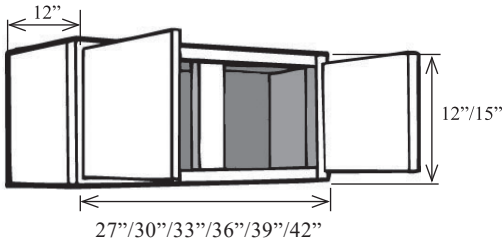

Floor to ceiling
and everything in between.

Kitchen Cabinets

12" - 15" High Wall Cabinets

- No interior shelves
- Left (L) or Right (R)

- No interior shelves
- Center stile

Item No.	Width	Height	Depth	Doors	Opening W	Opening H
W2412	24"	12"	12"	2	21"	9"
W2412L	24"	12"	12"	1	21"	9"
W2412R	24"	12"	12"	1	21"	9"
W2415	24"	15"	12"	1	21"	12"
W2415L	24"	15"	12"	1	21"	12"
W2415R	24"	15"	12"	1	21"	12"