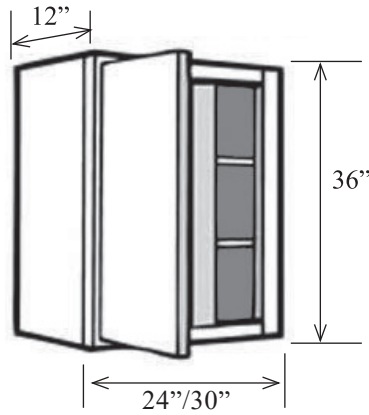

58

36" Corner Wall Cabinets

- Blind is 12"
- Center Stile is 5 1/2"W
- Order 0" - 3" smaller than wall space
- Two adjustable shelves, Can be pulled up to 3" from wall
- Specify hinge left or hinge right for one door cabinet