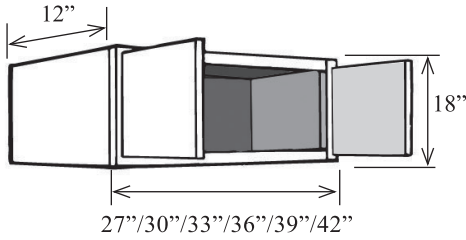

18" High Butt Door Wall Cabinets

- No interior shelves
- No center stile

Item No.	Width	Height	Depth	Doors	Opening W	Opening H
WBD2718	27"	18"	12"	2	24"	15"
WBD3018	30"	18"	12"	2	27"	15"
WBD3318	33"	18"	12"	2	30"	15"
WBD3618	36"	18"	12"	2	33"	15"
WBD3918	39"	18"	12"	2	36"	15"
WBD4218	42"	18"	12"	2	39"	15"