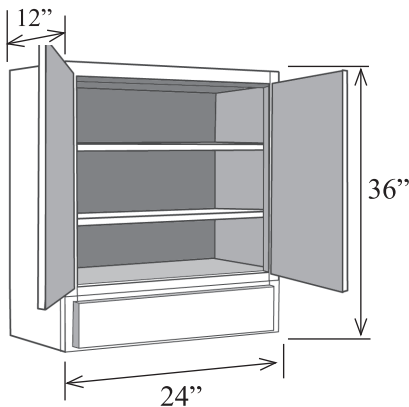

36" High Wall Cabinets

- Two adjustable shelves
- Specify hinge left or hinge right

Note: 9" w cabinet with 1/2" standard overlay comes with a solid door. 1 1/4" full overlay has a panel door.

Item No.	Width	Height	Depth	Shelves	Doors	Opening W	Opening H
W0936L	9"	36"	12"	2	1	6"	33"
W1236L	12"	36"	12"	2	1	9"	33"
W1536L	15"	36"	12"	2	1	12"	33"
W1836L	18"	36"	12"	2	1	15"	33"
W183615L	18"	36"	15"	2	1	15"	33"
W2136L	21"	36"	12"	2	1	18"	33"
W213615L	21"	36"	15"	2	1	18"	33"
W0936R	9"	36"	12"	2	1	6"	33"
W1236R	12"	36"	12"	2	1	9"	33"
W1536R	15"	36"	12"	2	1	12"	33"
W1836R	18"	36"	12"	2	1	15"	33"
W183615R	18"	36"	15"	2	1	15"	33"
W2136R	21"	36"	12"	2	1	18"	33"
W213615R	21"	36"	15"	2	1	18"	33"

36" High Wall Cabinets with Drawer

- Two adjustable shelves
- One drawer
- Specify hinge left or hinge right for one door cabinet
- Only available with full extension drawer glides.

Note: Drawer opening is 5 1/4" drawer front size depends on overlay and door style.