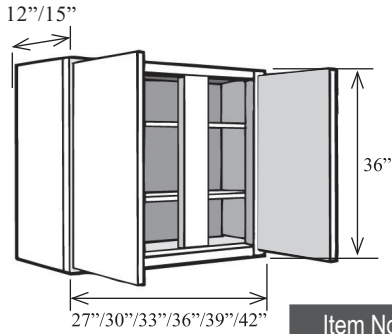

- Two adjustable shelves
- Center stile

Item No.	Width	Height	Depth	Shelves	Doors	Opening W	Opening H	Center Stile W
W2736	27"	36"	12"	2	2	10 1/2"	33"	3"
W273615	27"	36"	15"	2	2	10 1/2"	33"	3"
W3036	30"	36"	12"	2	2	12"	33"	3"
W303615	30"	36"	15"	2	2	12"	33"	3"
W3336	33"	36"	12"	2	2	13 1/2"	33"	3"
W333615	33"	36"	15"	2	2	13 1/2"	33"	3"
W3636	36"	36"	12"	2	2	15"	33"	3"
W363615	36"	36"	15"	2	2	15"	33"	3"
W3936	39"	36"	12"	2	2	16 1/2"	33"	3"
W393615	39"	36"	15"	2	2	16 1/2"	33"	3"
W4236	42"	36"	12"	2	2	18"	33"	3"
W423615	42"	36"	15"	2	2	18"	33"	3"