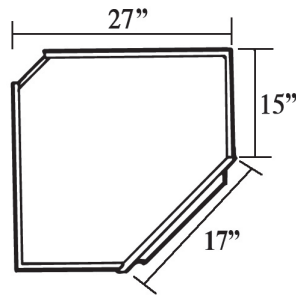

42" High Lazy Susan Corner Wall Cabinets

- Two revolving, white plastic shelves
- No modifications
- Depth is measured along the wall
- Specify hinge left or hinge right

Item No.	Width	Height	Depth	Shelves	Doors	Opening W	Opening H
WLS2442L	12"/17"/12"	42"	24"	2	1	14"	39"
WLS2742L	15"/17"/15"	42"	27"	2	1	14"	39"
WLS2442R	12"/17"/12"	42"	24"	2	1	14"	39"
WLS2742R	15"/17"/15"	42"	27"	2	1	14"	39"

See the prices and pricing variables on the opposite page.