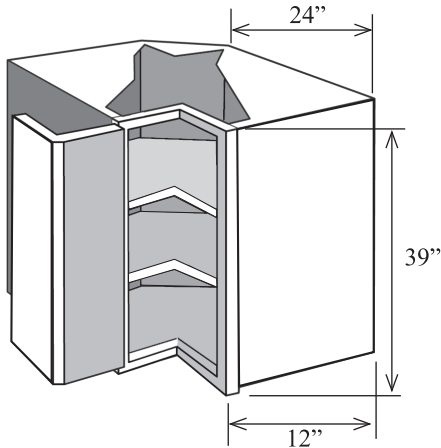

39" High Easy Reach Corner Wall Cabinets

Closed Cabinet

- Two adjustable shelves
- One bi-fold door
- Can be modified in height only
- Specify hinge left or hinge right

Item No.	Width	Height	Depth	Shelves	Doors	Opening H
WER2439L	24"	39"	12"	2	1	36"
WER2439R	24"	39"	12"	2	1	36"

CABINET PRICES					
Item No.	Level 1	Level 2	Level 3	Level 4	Level 5
WCR2439L	1289	1342	1410	1618	1804
WCR2439R	1289	1342	1410	1618	1804
WCR2739L	1452	1510	1590	1817	2028
WCR2739R	1452	1510	1590	1817	2028
WLS2439L	1812	1885	1980	2269	2534
WLS2439R	1812	1885	1980	2269	2534
WLS2739L	1977	2050	2145	2368	2714
WLS2739R	1977	2050	2145	2368	2714
WER2439L	1316	1368	1437	1646	1838
WER2439R	1316	1368	1437	1646	1838

PRICE VARIABLES

Cabinet

All Wood Box	No Change
Full Overlay	No Change
Same Species Interior	Add 30%
Finished Side Wall Cabinet	$80
Finished Side Base Cabinet	$128
Finished Side Tall Cabinet	$360
Add Pull Out Tray	$192

Wood

Maple Wood	No Change
Oak Wood	No Change
Cherry Wood	+12%

Finish

Stain	No Change
Stain with Glaze	Add 15%
Paint	Add 10%
Paint with Glaze	Add 20%
Paint with Rubbed Edges	Add 20%
Unfinished	-15%

Doors

Glass Prep/ Same Species Interior	Add 35%
Glass Prep Mullion	$164 per door
Arch Door	$26 per door
Cathedral Door	$26 per door
Soft Close Door	$20 per door