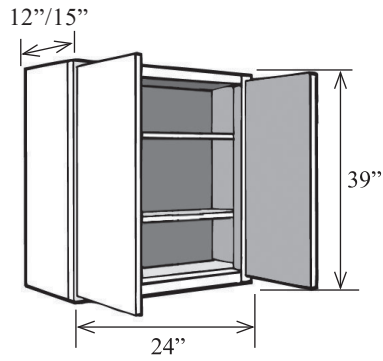

39" High Wall Cabinets

- Two adjustable shelves

Item No.	Width	Height	Depth	Shelves	Doors	Opening W	Opening H
W2439	24"	39"	12"	2	2	21"	36"
W243915	24"	39"	15"	2	2	21"	36"
W2439L	24"	39"	12"	2	1	21"	36"
W243915L	24"	39"	15"	2	1	21"	36"
W2439R	24"	39"	12"	2	1	21"	36"
W243915R	24"	39"	15"	2	1	21"	36"