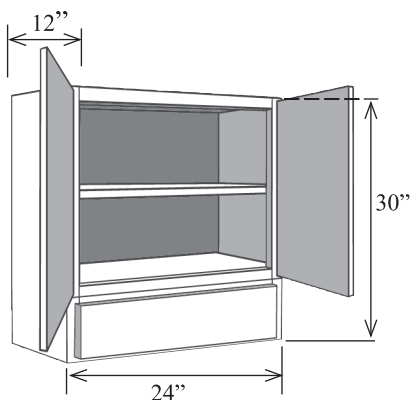

44

30" Cabinet with Drawer

- One adjustable shelf
- One drawer
- Specify hinge left or hinge right
- Only available with full extension drawer glides

Item No.	Width	Height	Depth	Shelves	Doors	Drawers	Opening W	Opening H
WD1530L	15"	30"	12"	1	1	1	12"	20 1/4"
WD1830L	18"	30"	12"	1	1	1	15"	20 1/4"
WD2130L	21"	30"	12"	1	1	1	18"	20 1/4"
WD1530R	15"	30"	12"	1	1	1	12"	20 1/4"
WD1830R	18"	30"	12"	1	1	1	15"	20 1/4"
WD2130R	21"	30"	12"	1	1	1	18"	20 1/4"