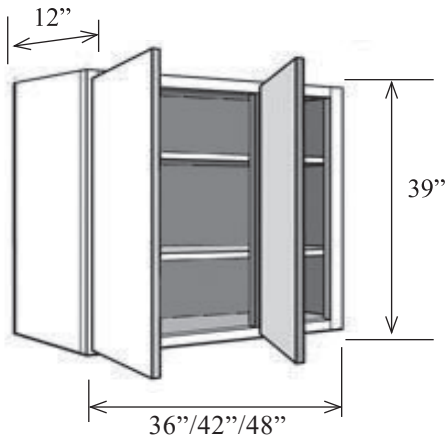

39" High Blind Corner Wall Cabinets

68

39" Corner Cabinets

- Blind is 12"
- Center Stile is 5 1/2"W
- Order 0" - 3" smaller than wall space
- Two adjustable shelves, Can be pulled up to 3" from wall
- Specify hinge left or hinge right for one door cabinet

Item No.	Width	Height	Depth	Shelves	Doors	Opening W	Opening H	Center Stile W	Blind Stile W
WBLR2439L	24"	39"	12"	2	1	9"	36"	-	5 1/2"
WBLR3039L	30"	39"	12"	2	1	15"	36"	-	5 1/2"
WBLR2439R	24"	39"	12"	2	1	9"	36"	-	5 1/2"
WBLR3039R	30"	39"	12"	2	1	15"	36"	-	5 1/2"
WBLR3639	36"	39"	12"	2	2	21"	36"	-	5 1/2"
WBLR4239	42"	39"	12"	2	2	12"	36"	3"	5 1/2"
WBLR4839	48"	39"	12"	2	2	15"	36"	3"	5 1/2"
WBLL2439L	24"	39"	12"	2	1	9"	36"	-	5 1/2"
WBLL3039L	30"	39"	12"	2	1	15"	36"	-	5 1/2"
WBLL2439R	24"	39"	12"	2	1	9"	36"	-	5 1/2"
WBLL3039R	30"	39"	12"	2	1	15"	36"	-	5 1/2"
WBLL3639	36"	39"	12"	2	2	21"	36"	-	5 1/2"
WBLL4239	42"	39"	12"	2	2	12"	36"	3"	5 1/2"
WBLL4839	48"	39"	12"	2	2	15"	36"	3"	5 1/2"

See the prices and pricing variables on the opposite page.

NOTE:

WBLL = Blind Left

WBLR = Blind Right