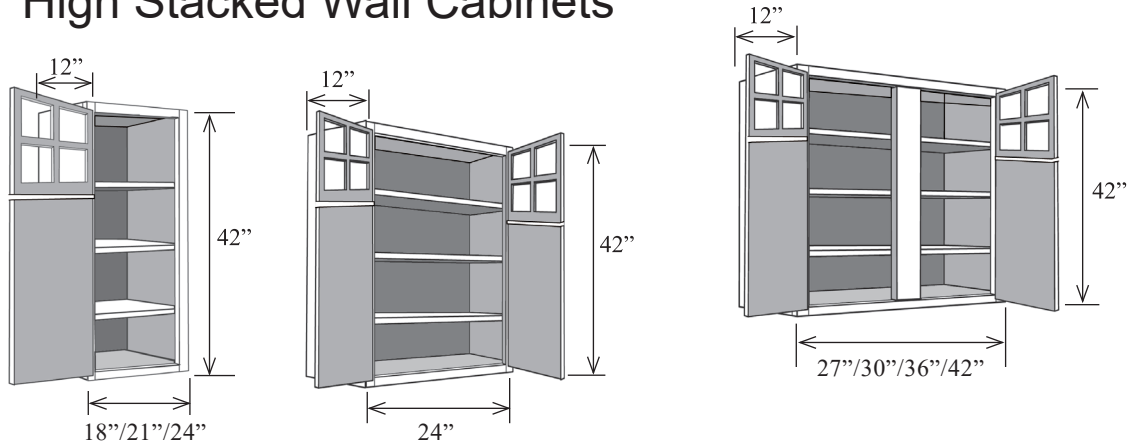

42" High Stacked Wall Cabinets

- Two adjustable shelves and one fixed shelf
- Specify hinge left or hinge right for one door cabinet

Item No.	Width	Height	Depth	Shelves	Doors	Opening W	Opening H	Center Stile W
WL1842L	18"	42"	12"	3	1	15"	39"	-
WL2142L	21"	42"	12"	3	1	18"	39"	-
WL1842R	18"	42"	12"	3	1	15"	39"	-
WL2142R	21"	42"	12"	3	1	18"	39"	-
WL2442	24"	42"	12"	3	2	21"	39"	-
WL2442L	24"	42"	12"	3	1	21"	39"	-
WL2442R	24"	42"	12"	3	1	21"	39"	-
WL2742	27"	42"	12"	3	2	10 1/2"	39"	3"
WL3042	30"	42"	12"	3	2	12"	39"	3"
WL3642	36"	42"	12"	3	2	15"	39"	3"
WL4242	42"	42"	12"	3	2	18"	39"	3"

CABINET PRICES					
Item No.	Level 1	Level 2	Level 3	Level 4	Level 5
WL1842L	956	993	1046	1198	1337
WL1842R	956	993	1046	1198	1337
WL2142L	1009	1046	1099	1259	1406
WL2142R	1009	1046	1099	1259	1406
WL2442	1192	1238	1304	1489	1663
WL2442L	1135	1178	1241	1419	1584
WL2442R	1135	1178	1241	1419	1584
WL2742	1236	1284	1352	1546	1723
WL3042	1305	1357	1426	1634	1826
WL3642	1384	1437	1510	1728	1930
WL4242	1469	1527	1606	1839	2051

See the prices and pricing variables on the opposite page.