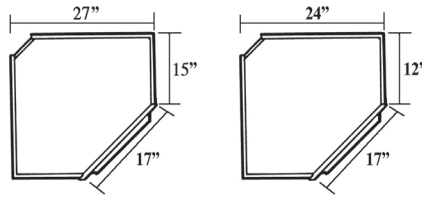

- Two revolving white plastic shelves
- Specify hinge left or hinge right
- Depth is the measurement along the wall
- No modifications

Item No.	Width	Height	Depth	Shelves	Doors	Opening W	Opening H
WLS2436L	12"/17"/12"	36"	24"	2	1	14"	33"
WLS2736L	15"/17"/15"	36"	27"	2	1	14"	33"
WLS2436R	12"/17"/12"	36"	24"	2	1	14"	33"
WLS2736R	15"/17"/15"	36"	27"	2	1	14"	33"