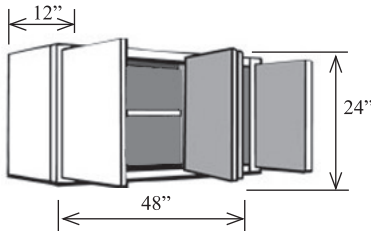

- One adjustable shelf
- Center divider

Item No.	Width	Height	Depth	Shelves	Doors	Opening W	Opening H	Center Stile W
W4824-4	48"	24"	12"	1	4	21"	21"	3"
W4824-2	48"	24"	12"	1	2	21"	21"	3"

CABINET PRICES					
Item No.	Level 1	Level 2	Level 3	Level 4	Level 5
W2424	582	605	638	730	816
W2424L	554	576	607	696	778
W2424R	554	576	607	696	778
W2724	607	629	660	757	847
W3024	634	656	692	790	882
W3324	660	686	724	828	922
W3624	708	735	771	883	985
W3924	724	750	792	906	1008
W4824-2	809	840	882	1011	1129
W4824-4	849	882	926	1061	1186

PRICE VARIABLES

Cabinet

All Wood Box	No Change
Full Overlay	No Change
Same Species Interior	Add 30%
Finished Side Wall Cabinet	$80
Finished Side Base Cabinet	$128
Finished Side Tall Cabinet	$360
Add Pull Out Tray	$192

Wood

Maple Wood	No Change
Oak Wood	No Change
Cherry Wood	+12%

Finish

Stain	No Change
Stain with Glaze	Add 15%
Paint	Add 10%
Paint with Glaze	Add 20%
Paint with Rubbed Edges	Add 20%
Unfinished	-15%

Doors

Glass Prep/ Same Species Interior	Add 35%
Glass Prep Mullion	$164 per door
Arch Door	$26 per door
Cathedral Door	$26 per door
Soft Close Door	$20 per door