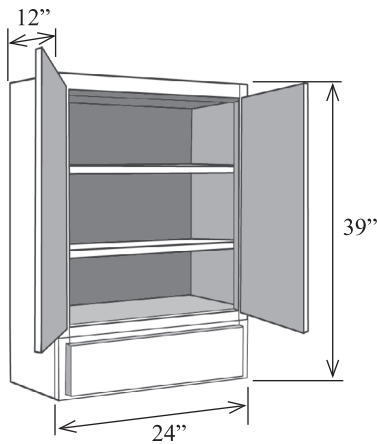

39" High Wall Cabinets with Drawer

Note: Drawer opening is 5 1/4", drawer front depends on overlay and door style.

- Two adjustable shelves
- One drawer
- Specify hinge left or hinge right for one door cabinet
- Only available with full extension drawer glides

Item No.	Width	Height	Depth	Shelves	Doors	Drawers	Opening W	Opening H
WD1539L	15"	39"	12"	2	1	1	12"	29 1/4"
WD1839L	18"	39"	12"	2	1	1	15"	29 1/4"
WD2139L	21"	39"	12"	2	1	1	18"	29 1/4"
WD1539R	15"	39"	12"	2	1	1	12"	29 1/4"
WD1839R	18"	39"	12"	2	1	1	15"	29 1/4"
WD2139R	21"	39"	12"	2	1	1	18"	29 1/4"
WD2439	24"	39"	12"	2	2	1	21"	29 1/4"
WD2439L	24"	39"	12"	2	1	1	21"	29 1/4"
WD2439R	24"	39"	12"	2	1	1	21"	29 1/4"