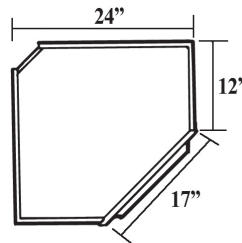

39" High Corner Cabinet

- Two adjustable shelves
- One door
- Can be modified in height only
- Depth is measured along the wall
- Specify hinge left or hinge right

Item No.	Width	Height	Depth	Shelves	Doors	Opening W	Opening H
WCR2439L	12"/17"/12"	39"	24"	2	1	14"	36"
WCR2739L	15"/17"/15"	39"	27"	2	1	14"	36"
WCR2439R	12"/17"/12"	39"	24"	2	1	14"	36"
WCR2739R	15"/17"/15"	39"	27"	2	1	14"	36"

See the prices and pricing variables on the opposite page.