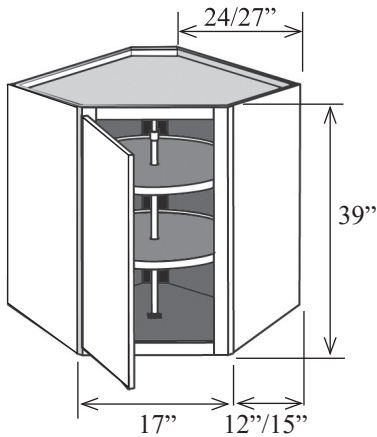

39" High Wall Lazy Susan Cabinets

70

39" Corner Cabinets

- Two revolving white plastic shelves
- No modifications
- Depth is the measurement along the wall
- Specify hinge left or hinge right

Item No.	Width	Height	Depth	Shelves	Doors	Opening W	Opening H
WLS2439L	12"/17"/12"	39"	24"	2	1	14"	36"
WLS2739L	15"/17"/15"	39"	27"	2	1	14"	36"
WLS2439R	12"/17"/12"	39"	24"	2	1	14"	36"
WLS2739R	15"/17"/15"	39"	27"	2	1	14"	36"

See the prices and pricing variables on the opposite page.