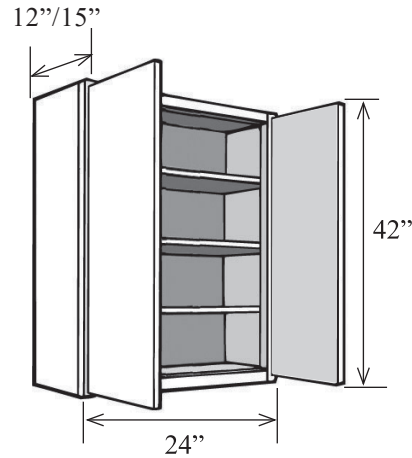

42" High Wall Cabinets

72

42" Wall Cabinets

- Three adjustable shelves
- Specify hinge left or hinge right for one door cabinet

Note: 9" w cabinet with 1/2" standard overlay comes with a solid door. 1 1/4" full overlay has a panel door.

Item No.	Width	Height	Depth	Shelves	Doors	Opening W	Opening H
W0942L	9"	42"	12"	3	1	6"	39"
W1242L	12"	42"	12"	3	1	9"	39"
W1542L	15"	42"	12"	3	1	12"	39"
W154215L	15"	42"	15"	3	1	12"	39"
W1842L	18"	42"	12"	3	1	15"	39"
W184215L	18"	42"	15"	3	1	15"	39"
W2142L	21"	42"	12"	3	1	18"	39"
W214215L	21"	42"	15"	3	1	18"	39"
W0942R	9"	42"	12"	3	1	6"	39"
W1242R	12"	42"	12"	3	1	9"	39"
W1542R	15"	42"	12"	3	1	12"	39"
W154215R	15"	42"	15"	3	1	12"	39"
W1842R	18"	42"	12"	3	1	15"	39"
W184215R	18"	42"	15"	3	1	15"	39"
W2142R	21"	42"	12"	3	1	18"	39"
W214215R	21"	42"	15"	3	1	18"	39"
W2442	24"	42"	12"	3	2	21"	39"
W244215	24"	42"	15"	3	2	21"	39"
W2442L	24"	42"	12"	3	1	21"	39"
W244215L	24"	42"	15"	3	1	21"	39"
W2442R	24"	42"	12"	3	1	21"	39"
W244215R	24"	42"	15"	3	1	21"	39"