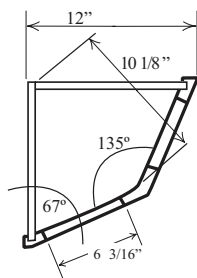

CABINET PRICES					
Item No.	Level 1	Level 2	Level 3	Level 4	Level 5
WEA30	630	652	685	751	806
WEA36	784	812	856	938	987
WEA42	893	930	977	1073	1146

See the prices and pricing variables on the opposite page.