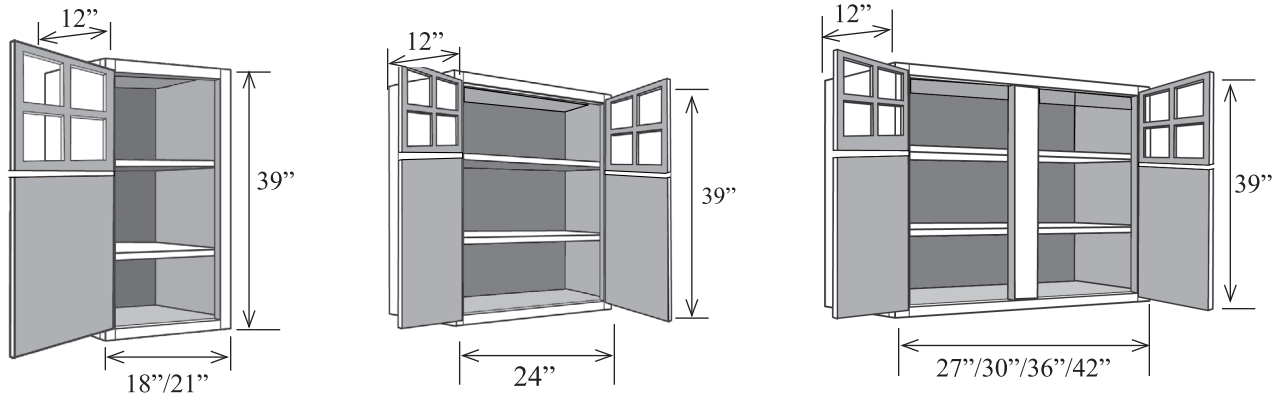

39" High Stacked Door Wall Cabinets

- One adjustable lower shelf
- One fixed upper shelf

Item No.	Width	Height	Depth	Shelves	Doors	Opening W	Opening H	Center Stile W
WL1839L	18"	39"	12"	2	1	15"	36"	-
WL2139L	21"	39"	12"	2	1	18"	36"	-
WL1839R	18"	39"	12"	2	1	15"	36"	-
WL2139R	21"	39"	12"	2	1	18"	36"	-
WL2439	24"	39"	12"	2	2	21"	36"	-
WL2439L	24"	39"	12"	2	1	21"	36"	-
WL2439R	24"	39"	12"	2	1	21"	36"	-
WL2739	27"	39"	12"	2	2	10 1/2"	36"	3"
WL3039	30"	39"	12"	2	2	12"	36"	3"
WL3639	36"	39"	12"	2	2	16 1/2"	36"	3"
WL4239	42"	39"	12"	2	2	18"	36"	3"