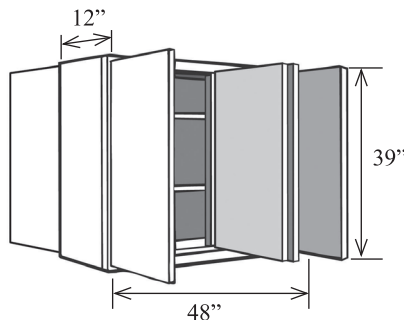

39" High Island Wall Cabinets

- Two adjustable shelves
- Center stile
- Four doors

Item No.	Width	Height	Depth	Shelves	Doors	Opening W	Opening H	Center Stile W
WI2439	24"	39"	12"	2	4	21"	36"	-
WI3039	30"	39"	12"	2	4	12"	36"	3"
WI3639	36"	39"	12"	2	4	15"	36"	3"
WI4239	42"	39"	12"	2	4	18"	36"	3"
WI4839-4	48"	39"	12"	2	4	21"	36"	3"
WI4839-8	48"	39"	12"	2	8	21"	36"	3"

CABINET PRICES					
Item No.	Level 1	Level 2	Level 3	Level 4	Level 5
W2739	993	1030	1082	1242	1382
W273915	1162	1210	1273	1458	1625
W3039	1025	1067	1125	1287	1435
W303915	1205	1252	1316	1508	1682
W3339	1131	1173	1236	1413	1579
W333915	1257	1305	1373	1573	1752
W3639	1231	1278	1346	1541	1717
W363915	1405	1463	1537	1762	1964
W3939	1210	1257	1320	1513	1688
W393915	1310	1363	1431	1640	1832
W4239	1294	1346	1416	1624	1810
W423915	1426	1484	1563	1789	1993
W4839-2	1463	1521	1601	1833	2045
W4839-4	1537	1597	1681	1884	2124
W483915-2	1569	1632	1716	1965	2195
W483915-4	1647	1714	1802	2064	2304
WI2439	2067	2147	2255	2635	2995
WI3039	2175	2262	2376	2781	3159
WI3639	2291	2384	2507	2926	3330
WI4239	2406	2499	2628	3072	3485
WI4839-4	2607	2715	2852	3334	3788
WI4839-8	2738	2850	2994	3501	3978

PRICE VARIABLES

Cabinet

- All Wood Box . . . . . No Change
- Full Overlay . . . . . No Change
- Same Species Interior. . . . . Add 30%
- Finished Side Wall Cabinet. $80
- Finished Side Base Cabinet $128
- Finished Side Tall Cabinet. $360
- Add Pull Out Tray $192

Wood

- Maple Wood . . . . . No Change
- Oak Wood . . . . . No Change
- Cherry Wood . . . . . +12%

Finish

- Stain. . . . . No Change
- Stain with Glaze . . . . . Add 15%
- Paint. . . . . Add 10%
- Paint with Glaze . . . . . Add 20%
- Paint with Rubbed Edges . . . . . Add 20%
- Unfinished . . . . . -15%

Doors

- Glass Prep/ Same Species Interior . . . . . Add 35%
- Glass Prep Mullion . . . . . $164 per door
- Arch Door. . . . . $26 per door
- Cathedral Door. . . . . $26 per door
- Soft Close Door . . . . . $20 per door