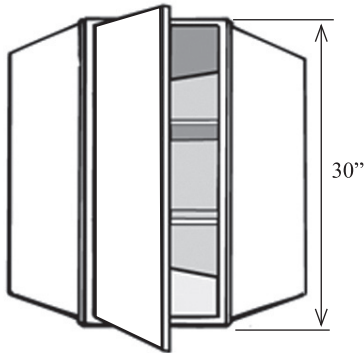

50

30" Wall Corner Cabinet

- Two adjustable shelves
- Can be modified in height only
- Depth is the measurement along the wall
- Specify hinge left or hinge right

Item No.	Width	Height	Depth	Shelves	Doors	Opening W	Opening H
WCR2430L	12"/17"/12"	30"	24"	2	1	14"	27"
WCR2430R	12"/17"/12"	30"	24"	2	1	14"	27"
WCR2730R	15"/17"/15"	30"	27"	2	1	14"	27"
WCR2730R	15"/17"/15"	30"	27"	2	1	14"	27"