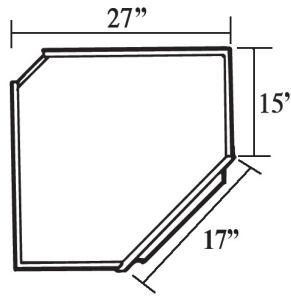

39" High Wall Lazy Susan Cabinets

70

39" Corner Cabinets

- Two revolving white plastic shelves
- No modifications
- Depth is the measurement along the wall
- Specify hinge left or hinge right

Item No.	Width	Height	Depth	Shelves	Doors	Opening W	Opening H
WLS2439L	12"/17"/12"	39"	24"	2	1	14"	36"
WLS2739L	15"/17"/15"	39"	27"	2	1	14"	36"
WLS2439R	12"/17"/12"	39"	24"	2	1	14"	36"
WLS2739R	15"/17"/15"	39"	27"	2	1	14"	36"

See the prices and pricing variables on the opposite page.