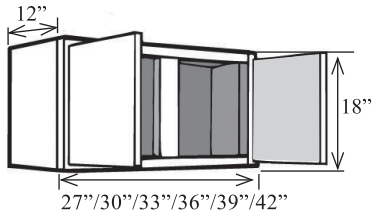

- No interior shelves
- No center stile

Item No.	Width	Height	Depth	Doors	Opening W	Opening H
W2418	24"	18"	12"	2	21"	15"
W2418L	24"	18"	12"	1	21"	15"
W2418R	24"	18"	12"	1	21"	15"

- No interior shelves
- Center stile