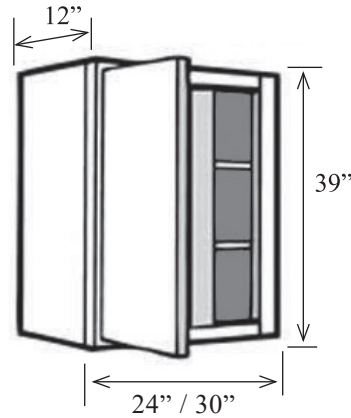

68

39" Corner Cabinets

- Blind is 12"
- Center Stile is 5 1/2"W
- Order 0" - 3" smaller than wall space
- Two adjustable shelves, Can be pulled up to 3" from wall
- Specify hinge left or hinge right for one door cabinet