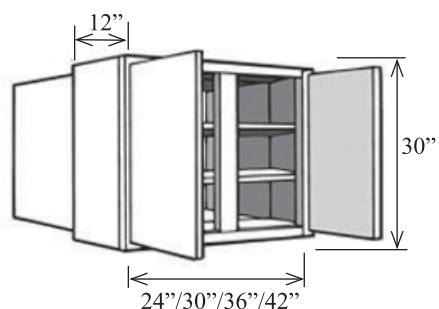

30" High Island Wall Cabinets