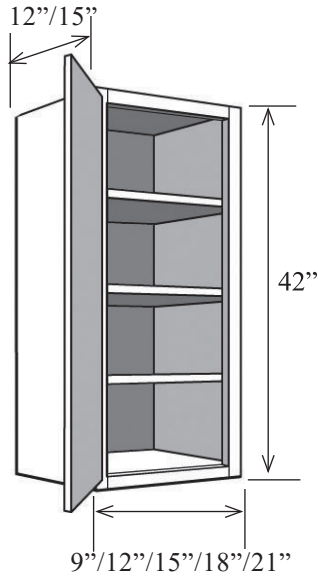

42" High Wall Cabinets

72

42" Wall Cabinets

- Three adjustable shelves
- Specify hinge left or hinge right for one door cabinet

Note: 9" w cabinet with 1/2" standard overlay comes with a solid door. 1 1/4" full overlay has a panel door.

Item No.	Width	Height	Depth	Shelves	Doors	Opening W	Opening H
W0942L	9"	42"	12"	3	1	6"	39"
W1242L	12"	42"	12"	3	1	9"	39"
W1542L	15"	42"	12"	3	1	12"	39"
W154215L	15"	42"	15"	3	1	12"	39"
W1842L	18"	42"	12"	3	1	15"	39"
W184215L	18"	42"	15"	3	1	15"	39"
W2142L	21"	42"	12"	3	1	18"	39"
W214215L	21"	42"	15"	3	1	18"	39"
W0942R	9"	42"	12"	3	1	6"	39"
W1242R	12"	42"	12"	3	1	9"	39"
W1542R	15"	42"	12"	3	1	12"	39"
W154215R	15"	42"	15"	3	1	12"	39"
W1842R	18"	42"	12"	3	1	15"	39"
W184215R	18"	42"	15"	3	1	15"	39"
W2142R	21"	42"	12"	3	1	18"	39"
W214215R	21"	42"	15"	3	1	18"	39"
W2442	24"	42"	12"	3	2	21"	39"
W244215	24"	42"	15"	3	2	21"	39"
W2442L	24"	42"	12"	3	1	21"	39"
W244215L	24"	42"	15"	3	1	21"	39"
W2442R	24"	42"	12"	3	1	21"	39"
W244215R	24"	42"	15"	3	1	21"	39"