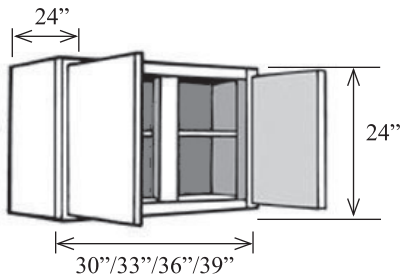

24" Butt Door Wall Cabinets

- One interior shelf
- No center stile

Item No.	Width	Height	Depth	Shelves	Doors	Opening W	Opening H
WBD2724	27"	24"	12"	1	2	24"	21"
WBD3024	30"	24"	12"	1	2	27"	21"
WBD3324	33"	24"	12"	1	2	30"	21"
WBD3624	36"	24"	12"	1	2	33"	21"
WBD3924	39"	24"	12"	1	2	36"	21"
WBD4224	42"	24"	12"	1	2	39"	21"