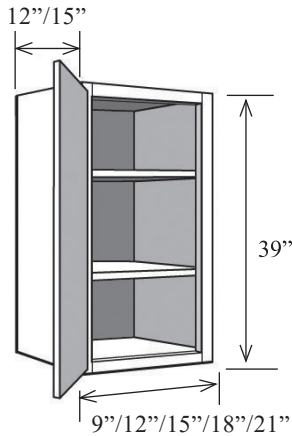

39" High Wall Cabinets

Note: 9" w cabinet with 1/2" overlay comes with a solid door; 1 1/2" overlay has a panel door.

- Two adjustable shelves
- Specify hinge left or hinge right

Item No.	Width	Height	Depth	Shelves	Doors	Opening W	Opening H
W0939L	9"	39"	12"	2	1	6"	36"
W1239L	12"	39"	12"	2	1	9"	36"
W1539L	15"	39"	12"	2	1	12"	36"
W1839L	18"	39"	12"	2	1	15"	36"
W183915L	18"	39"	15"	2	1	15"	36"
W2139L	21"	39"	12"	2	1	18"	36"
W213915L	21"	39"	15"	2	1	18"	36"
W0939R	9"	39"	12"	2	1	6"	36"
W1239R	12"	39"	12"	2	1	9"	36"
W1539R	15"	39"	12"	2	1	12"	36"
W1839R	18"	39"	12"	2	1	15"	36"
W183915R	18"	39"	15"	2	1	15"	36"
W2139R	21"	39"	12"	2	1	18"	36"
W213915R	21"	39"	15"	2	1	18"	36"