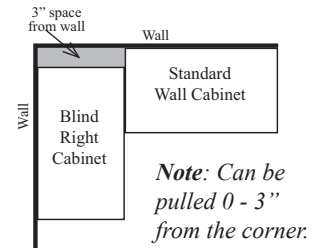

68

39" Corner Cabinets

- Blind is 12"
- Center Stile is 5 1/2"W
- Order 0" - 3" smaller than wall space
- Two adjustable shelves, Can be pulled up to 3" from wall
- Specify hinge left or hinge right for one door cabinet