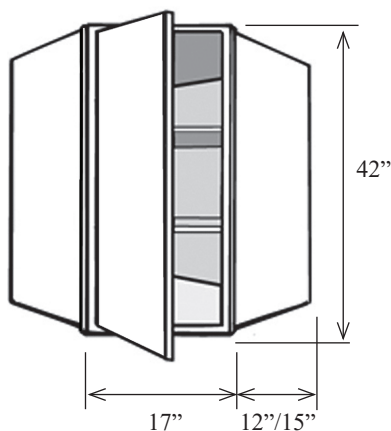

42" High Corner Cabinet

- Two adjustable shelves
- One door
- Can be modified in height only
- Depth is measured along the wall
- Specify hinge left or hinge right

Item No.	Width	Height	Depth	Shelves	Doors	Opening W	Opening H
WCR2442L	12"/17"/12"	42"	24"	3	1	14"	39"
WCR2742L	15"/17"/15"	42"	27"	3	1	14"	39"
WCR2442R	12"/17"/12"	42"	24"	3	1	14"	39"
WCR2742R	15"/17"/15"	42"	27"	3	1	14"	39"

See the prices and pricing variables on the opposite page.