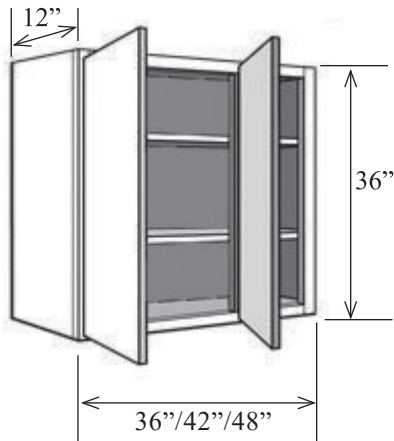

36" High Blind Corner Wall Cabinets

58

36" Corner Wall Cabinets

- Blind is 12"
- Center Stile is 5 1/2"W
- Order 0" - 3" smaller than wall space
- Two adjustable shelves, Can be pulled up to 3" from wall
- Specify hinge left or hinge right for one door cabinet

Item No.	Width	Height	Depth	Shelves	Doors	Opening W	Opening H	Center Stile W	Blind Stile W
WBLL2436L	24"	36"	12"	2	1	9"	33"	-	5 1/2"
WBLL3036L	30"	36"	12"	2	1	15"	33"	-	5 1/2"
WBLL2436R	24"	36"	12"	2	1	9"	33"	-	5 1/2"
WBLL3036R	30"	36"	12"	2	1	15"	33"	-	5 1/2"
WBLL3636	36"	36"	12"	2	2	21"	33"	-	5 1/2"
WBLL4236	42"	36"	12"	2	2	12"	33"	3"	5 1/2"
WBLL4836	48"	36"	12"	2	2	15"	33"	3"	5 1/2"
WBLL2436L	24"	36"	12"	2	1	9"	33"	-	5 1/2"
WBLL3036L	30"	36"	12"	2	1	15"	33"	-	5 1/2"
WBLL2436R	24"	36"	12"	2	1	9"	33"	-	5 1/2"
WBLL3036R	30"	36"	12"	2	1	15"	33"	-	5 1/2"
WBLL3636	36"	36"	12"	2	2	21"	33"	-	5 1/2"
WBLL4236	42"	36"	12"	2	2	12"	33"	3"	5 1/2"
WBLL4836	48"	36"	12"	2	2	15"	33"	3"	5 1/2"

NOTE:

WBLL = Blind Left

WBLLR = Blind Right