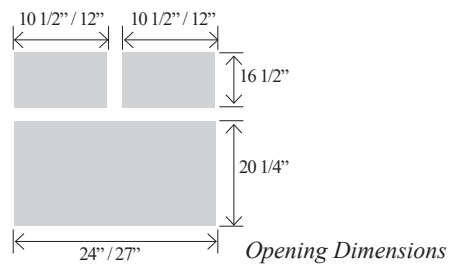

- Two Doors
- Same species finished interior
- Includes one 3/4 oven shelf with 6 mounting screws.
- Oven shelf extends 5 3/4" from the front of the cabinet
- Cabinet must be attached to a wall stud and adjacent cabinets on both sides for support.