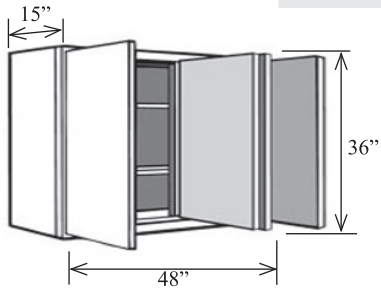

- Two adjustable shelves
- Center stile

Item No.	Width	Height	Depth	Shelves	Doors	Opening W	Opening H	Center Stile W
W2736	27"	36"	12"	2	2	10 1/2"	33"	3"
W273615	27"	36"	15"	2	2	10 1/2"	33"	3"
W3036	30"	36"	12"	2	2	12"	33"	3"
W303615	30"	36"	15"	2	2	12"	33"	3"
W3336	33"	36"	12"	2	2	13 1/2"	33"	3"
W333615	33"	36"	15"	2	2	13 1/2"	33"	3"
W3636	36"	36"	12"	2	2	15"	33"	3"
W363615	36"	36"	15"	2	2	15"	33"	3"
W3936	39"	36"	12"	2	2	16 1/2"	33"	3"
W393615	39"	36"	15"	2	2	16 1/2"	33"	3"
W4236	42"	36"	12"	2	2	18"	33"	3"
W423615	42"	36"	15"	2	2	18"	33"	3"