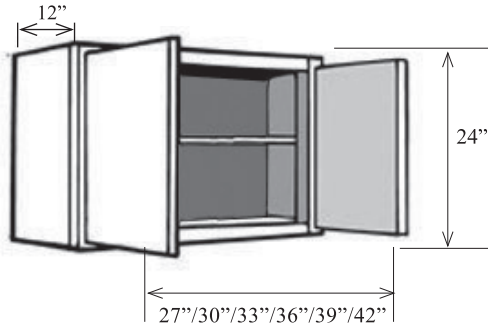

24" Butt Door Wall Cabinets

- One interior shelf
- No center stile

Item No.	Width	Height	Depth	Shelves	Doors	Opening W	Opening H
WBD2724	27"	24"	12"	1	2	24"	21"
WBD3024	30"	24"	12"	1	2	27"	21"
WBD3324	33"	24"	12"	1	2	30"	21"
WBD3624	36"	24"	12"	1	2	33"	21"
WBD3924	39"	24"	12"	1	2	36"	21"
WBD4224	42"	24"	12"	1	2	39"	21"