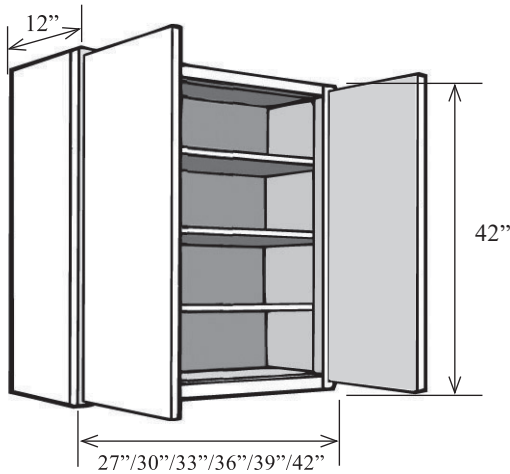

42" High Butt Door Wall Cabinets

- Three interior shelves
- No center stile

Item No.	Width	Height	Depth	Shelves	Doors	Opening W	Opening H
WBD2742	27"	42"	12"	3	2	24"	39"
WBD3042	30"	42"	12"	3	2	27"	39"
WBD3342	33"	42"	12"	3	2	30"	39"
WBD3642	36"	42"	12"	3	2	33"	39"
WBD3942	39"	42"	12"	3	2	36"	39"
WBD4242	42"	42"	12"	3	2	39"	39"

CABINET PRICES					
Item No.	Level 1	Level 2	Level 3	Level 4	Level 5
WBLL2442L	898	935	982	1127	1256
WBLL2442R	898	935	982	1127	1256
WBLL3042L	1035	1078	1135	1297	1446
WBLL3042R	1035	1078	1135	1297	1446
WBLL3642	1205	1252	1316	1508	1682
WBLL4242	1342	1395	1469	1679	1872
WBLL4842	1484	1542	1621	1855	2074
WBLL2442L	898	935	982	1127	1256
WBLL2442R	898	935	982	1127	1256
WBLL3042L	1035	1078	1135	1297	1446
WBLL3042R	1035	1078	1135	1297	1446
WBLL3642	1205	1252	1316	1508	1682
WBLL4242	1342	1395	1469	1679	1872
WBLL4842	1484	1542	1621	1855	2074
WBD2742	1184	1231	1294	1480	1654
WBD3042	1257	1305	1373	1573	1752
WBD3342	1342	1395	1469	1679	1872
WBD3642	1458	1516	1595	1827	2040
WBD3942	1531	1595	1680	1922	2143
WBD4242	1553	1616	1701	1944	2172

PRICE VARIABLES

Cabinet

All Wood Box	No Change
Full Overlay	No Change
Same Species Interior	Add 30%
Finished Side Wall Cabinet	$80
Finished Side Base Cabinet	$128
Finished Side Tall Cabinet	$360
Add Pull Out Tray	$192

Wood

Maple Wood	No Change
Oak Wood	No Change
Cherry Wood	+12%

Finish

Stain	No Change
Stain with Glaze	Add 15%
Paint	Add 10%
Paint with Glaze	Add 20%
Paint with Rubbed Edges	Add 20%
Unfinished	-15%

Doors

Glass Prep/ Same Species Interior	Add 35%
Glass Prep Mullion	$164 per door
Arch Door	$26 per door
Cathedral Door	$26 per door
Soft Close Door	$20 per door