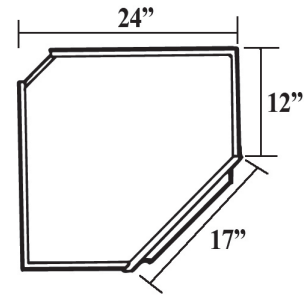

39" High Wall Lazy Susan Cabinets

70

39" Corner Cabinets

- Two revolving white plastic shelves
- No modifications
- Depth is the measurement along the wall
- Specify hinge left or hinge right

Item No.	Width	Height	Depth	Shelves	Doors	Opening W	Opening H
WLS2439L	12"/17"/12"	39"	24"	2	1	14"	36"
WLS2739L	15"/17"/15"	39"	27"	2	1	14"	36"
WLS2439R	12"/17"/12"	39"	24"	2	1	14"	36"
WLS2739R	15"/17"/15"	39"	27"	2	1	14"	36"

See the prices and pricing variables on the opposite page.