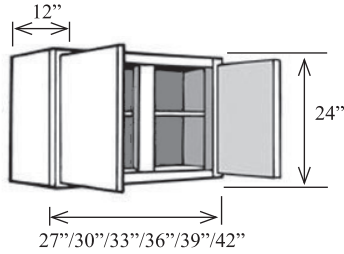

24" High Wall Cabinets

- One adjustable shelf

Item No.	Width	Height	Depth	Shelves	Doors	Opening W	Opening H
W2424	24"	24"	12"	1	2	21"	21"
W2424L	24"	24"	12"	1	1	21"	21"
W2424R	24"	24"	12"	1	1	21"	21"

- One adjustable shelf
- Center stile