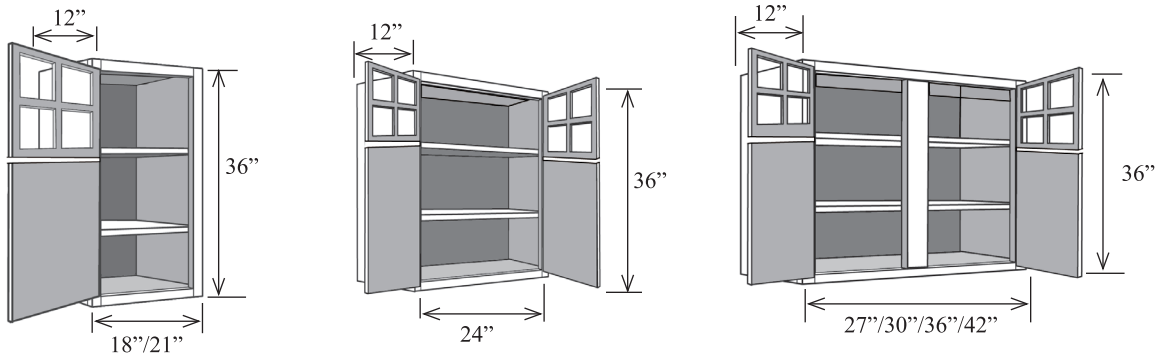

36" High Stacked Door Wall Cabinets

- One adjustable lower shelf
- One fixed upper shelf

Item No.	Width	Height	Depth	Shelves	Doors	Opening W	Opening H	Center Stile W
WL1836L	18"	36"	12"	2	1	15"	33"	-
WL1836R	18"	36"	12"	2	1	15"	33"	-
WL2136L	21"	36"	12"	2	1	18"	33"	-
WL2136R	21"	36"	12"	2	1	18"	33"	-
WL2436	24"	36"	12"	2	2	21"	33"	-
WL2436L	24"	36"	12"	2	1	21"	33"	-
WL2436R	24"	36"	12"	2	1	21"	33"	-
WL2736	27"	36"	12"	2	2	10 1/2"	33"	3"
WL3036	30"	36"	12"	2	2	12"	33"	3"
WL3636	36"	36"	12"	2	2	13 1/2"	33"	3"
WL4236	42"	36"	12"	2	2	15"	33"	3"