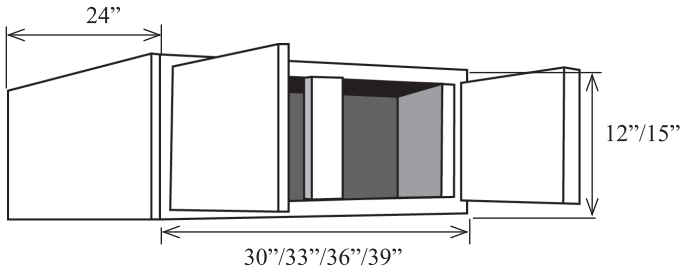

12" - 15" High Wall Cabinets

- No interior shelves
- Minimum 15" cabinet height for Cathedral or Arch doors
- Center stile

Item No.	Width	Height	Depth	Doors	Opening W	Opening H	Center Stile W
W301224	30"	12"	24"	2	12"	9"	3"
W301524	30"	15"	24"	2	12"	12"	3"
W331224	33"	12"	24"	2	13 1/2"	9"	3"
W331524	33"	15"	24"	2	13 1/2"	12"	3"
W361224	36"	12"	24"	2	15"	9"	3"
W361524	36"	15"	24"	2	15"	12"	3"
W391224	39"	12"	24"	2	16 1/2"	9"	3"
W391524	39"	15"	24"	2	16 1/2"	12"	3"
W421224	42"	12"	24"	2	18"	9"	3"
W421524	42"	15"	24"	2	18"	12"	3"

Item No.	W	H	D	Doors	Opening W	Opening H	Center Stile W
W4812	48"	12"	12"	4	21"	9"	3"
W4815	48"	15"	12"	4	21"	12"	3"
W481224-4	48"	12"	24"	4	21"	9"	3"
W481224-2	48"	12"	24"	2	21"	9"	3"
W481524-4	48"	15"	24"	4	21"	12"	3"
W481524-2	48"	15"	24"	2	21"	12"	3"