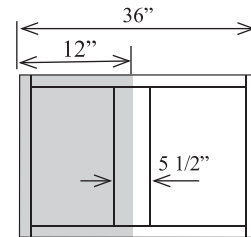

68

39" Corner Cabinets