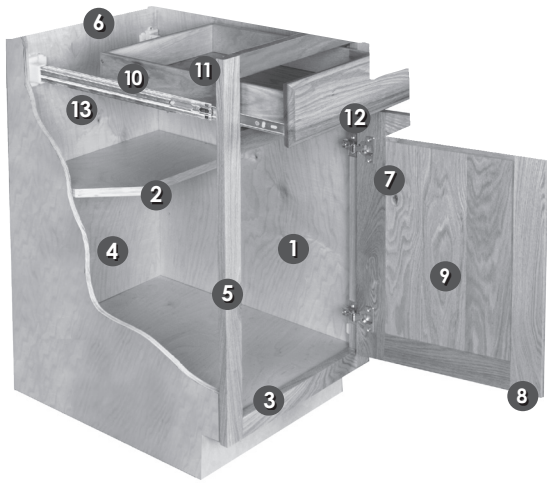

Black

KITCHENS

Cabinet Features

1. 1/2" birch furniture grade veneer core plywood
2. 3/4" birch furniture grade veneer core plywood adjustable shelves
3. 1/2" birch furniture grade veneer core plywood fixed shelves
4. Birch furniture grade veneer core plywood back
5. 1 1/2" solid wood pocket mortised face frames
6. 1/2" concealed birch furniture grade veneer core plywood hanger strips